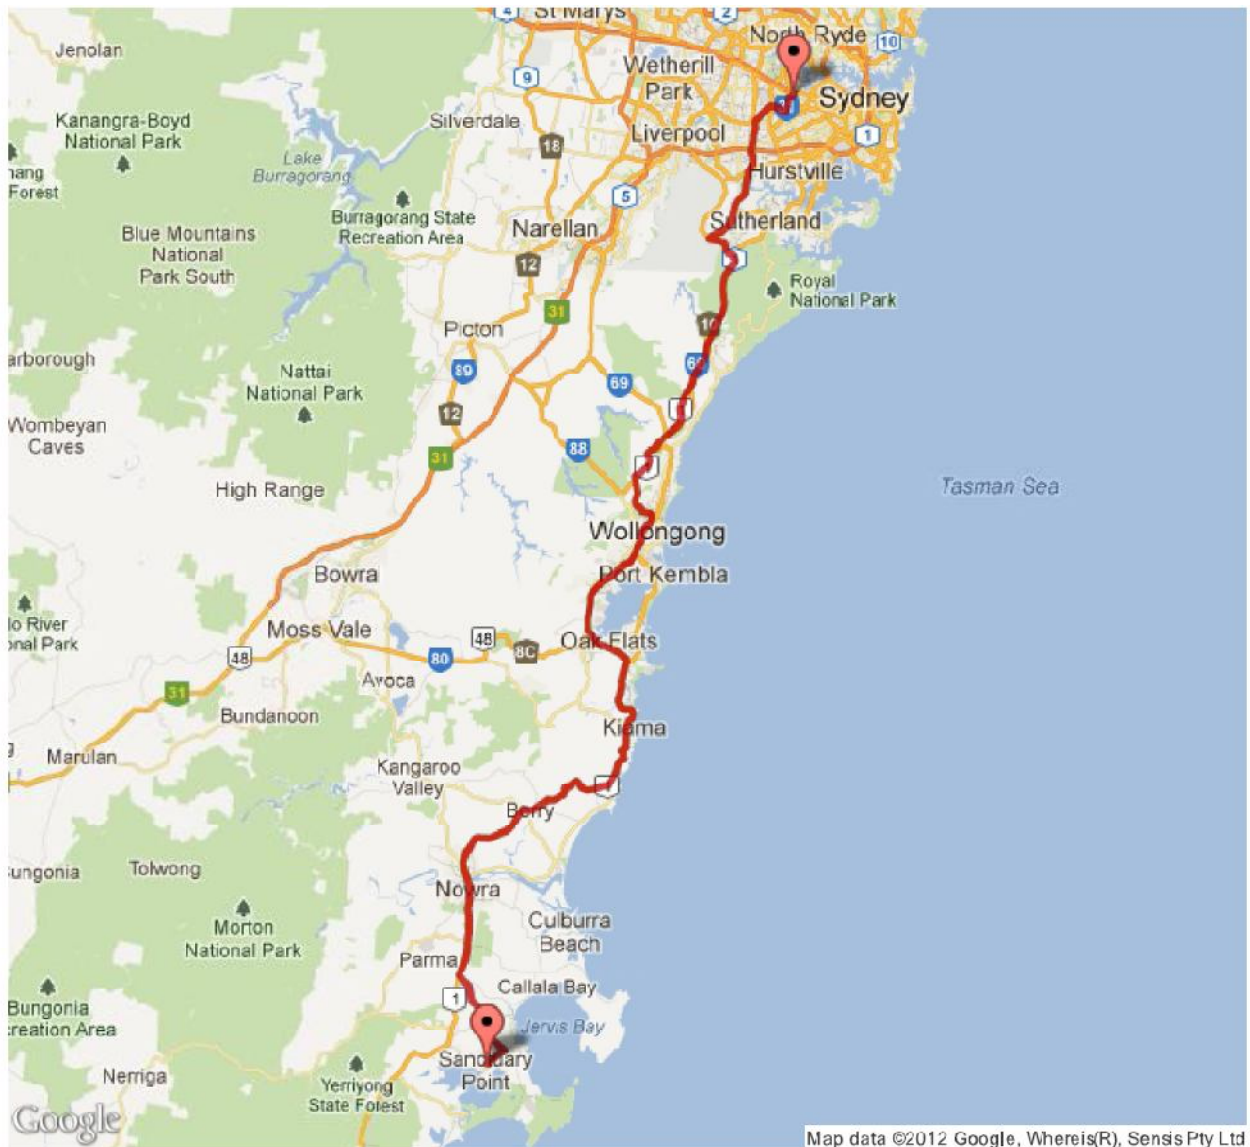

EAST AUSTRALIA TOUR 2012

Elevation change: -16 feet (+6457 feet, -6473 feet)

Route: 107742 Distance: 124.42 Miles

EAST AUSTRALIA TOUR 2012

Elevation change: -151 feet (+6565 feet, -6716 feet)

Route: 107740 Distance: 101.90 Miles

EAST AUSTRALIA TOUR 2012

Elevation change: 0 feet (+8727 feet, -8727 feet)

Route: 107736 Distance: 96.01 Miles

EAST AUSTRALIA TOUR 2012

Elevation change: +33 feet (+9816 feet, -9783 feet)

Route: 107735 Distance: 115.30 Miles

EAST AUSTRALIA TOUR 2012

Elevation change: -43 feet (+13232 feet, -13274 feet)

Route: 107732 Distance: 119,25 Miles

EAST AUSTRALIA TOUR 2012

Elevation change: +23 feet (+11913 feet, -11890 feet)

Route: 107730 Distance: 129.61 Miles

EAST AUSTRALIA TOUR 2012

Elevation change: -299 feet (+2799 feet, -3097 feet)

Route: 107716 Distance: 105.85 Miles