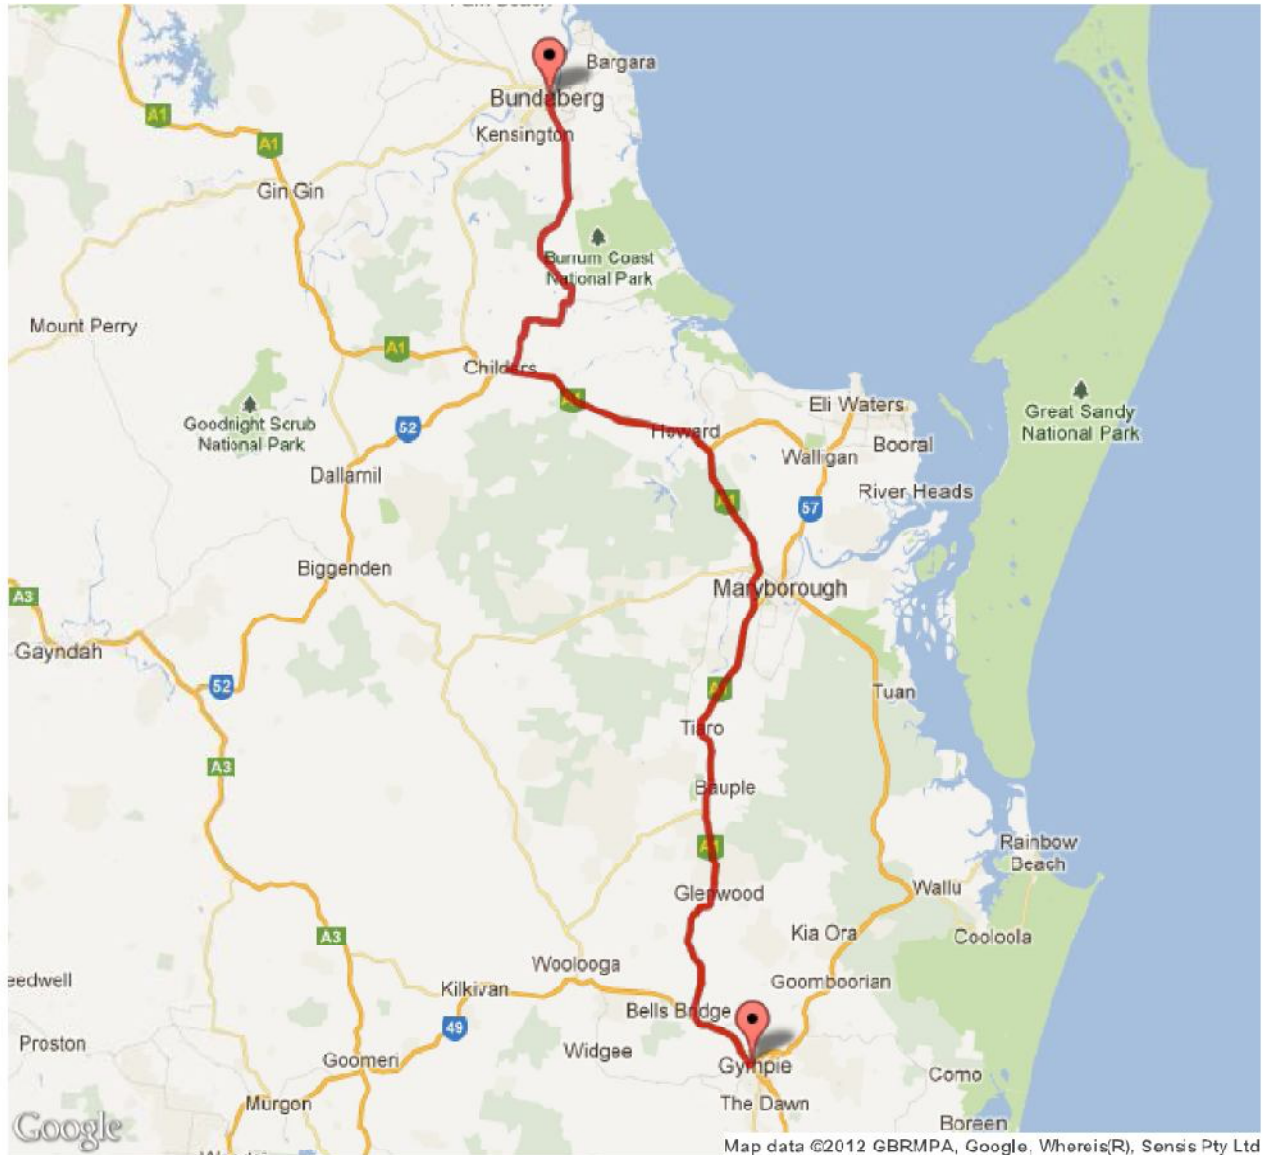

Route: 107753 Distance: 114,45 Miles

EAST AUSTRALIA TOUR 2012

Elevation change: -62 feet (+1791 feet, -1854 feet)

Route: 107751 Distance: 69.44 Miles

EAST AUSTRALIA TOUR 2012

Elevation change: +46 feet (+3921 feet, -3875 feet)

Route: 107750 Distance: 114,50 Miles

EAST AUSTRALIA TOUR 2012

Route: 107749 Distance: 121,60 Miles

EAST AUSTRALIA TOUR 2012

Elevation change: +292 feet (+4856 feet, -4564 feet)

Route: 107748 Distance: 104.87 Miles