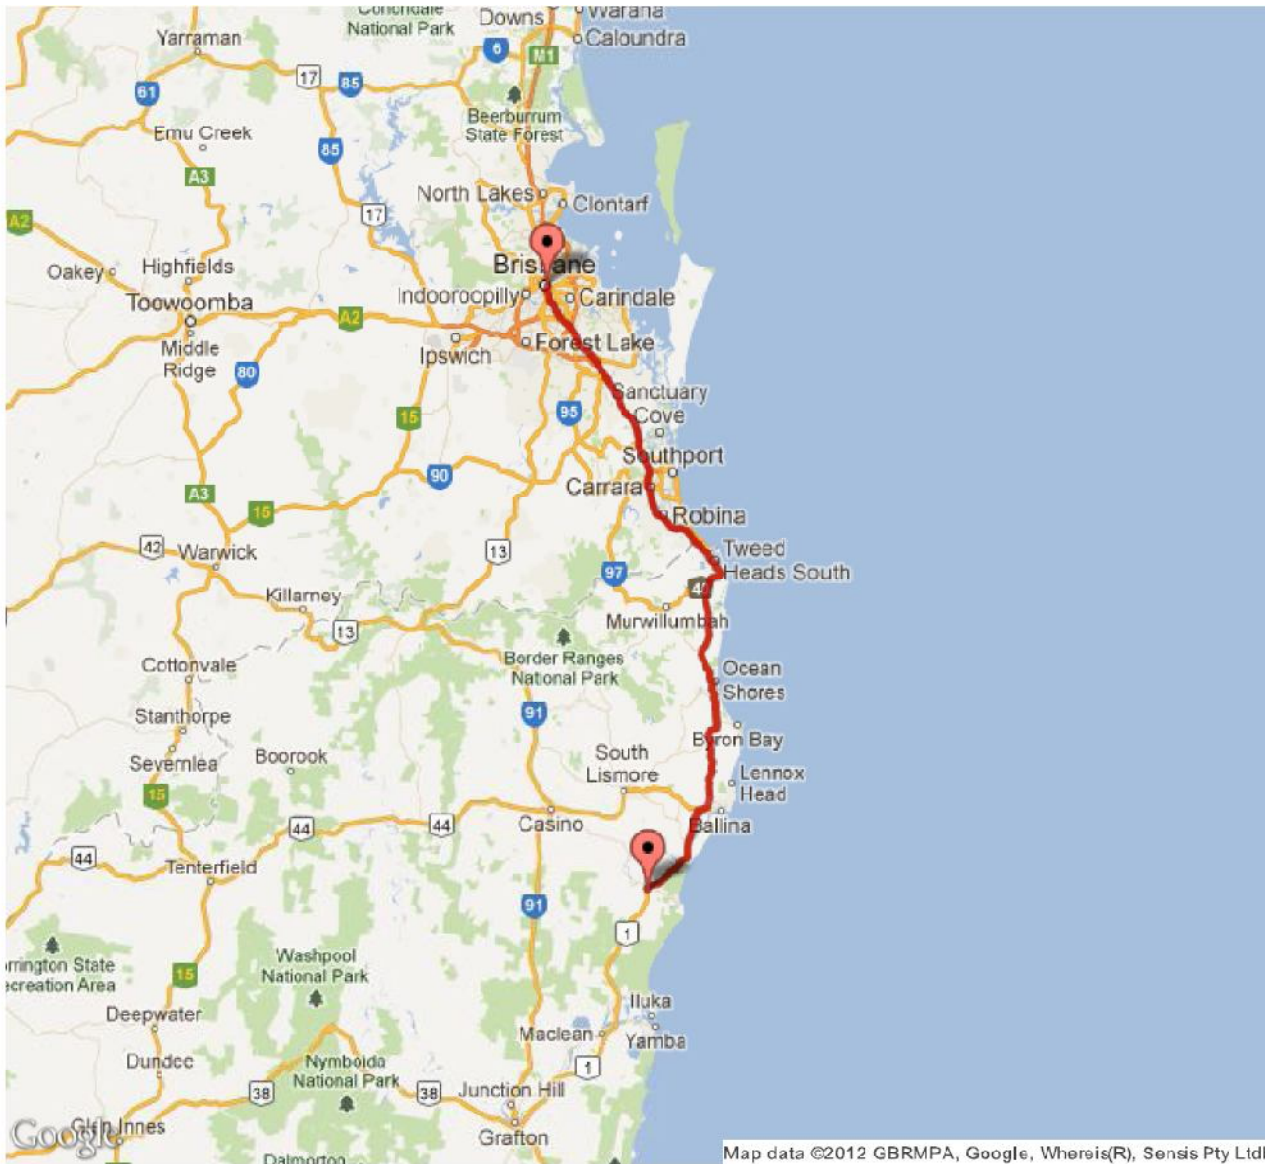

Route: 107753 Distance: 114,45 Miles

EAST AUSTRALIA TOUR 2012

Elevation change: -62 feet (+1791 feet, -1854 feet)

Route: 107751 Distance: 69.44 Miles

EAST AUSTRALIA TOUR 2012

Elevation change: +46 feet (+3921 feet, -3875 feet)

Route: 107750 Distance: 114,50 Miles

EAST AUSTRALIA TOUR 2012

Route: 107749 Distance: 121,60 Miles

EAST AUSTRALIA TOUR 2012

Elevation change: +292 feet (+4856 feet, -4564 feet)

Route: 107748 Distance: 104.87 Miles

EAST AUSTRALIA TOUR 2012

Elevation change: +49 feet (+7743 feet, -7694 feet)

Route: 107747 Distance: 137.38 Miles

EAST AUSTRALIA TOUR 2012

Elevation change: +3 feet (+5935 feet, -5932 feet)

Route: 107745 Distance: 123.83 Miles

EAST AUSTRALIA TOUR 2012

Elevation change: -16 feet (+6457 feet, -6473 feet)

Route: 107742 Distance: 124.42 Miles

EAST AUSTRALIA TOUR 2012

Elevation change: -151 feet (+6565 feet, -6716 feet)

Route: 107740 Distance: 101.90 Miles