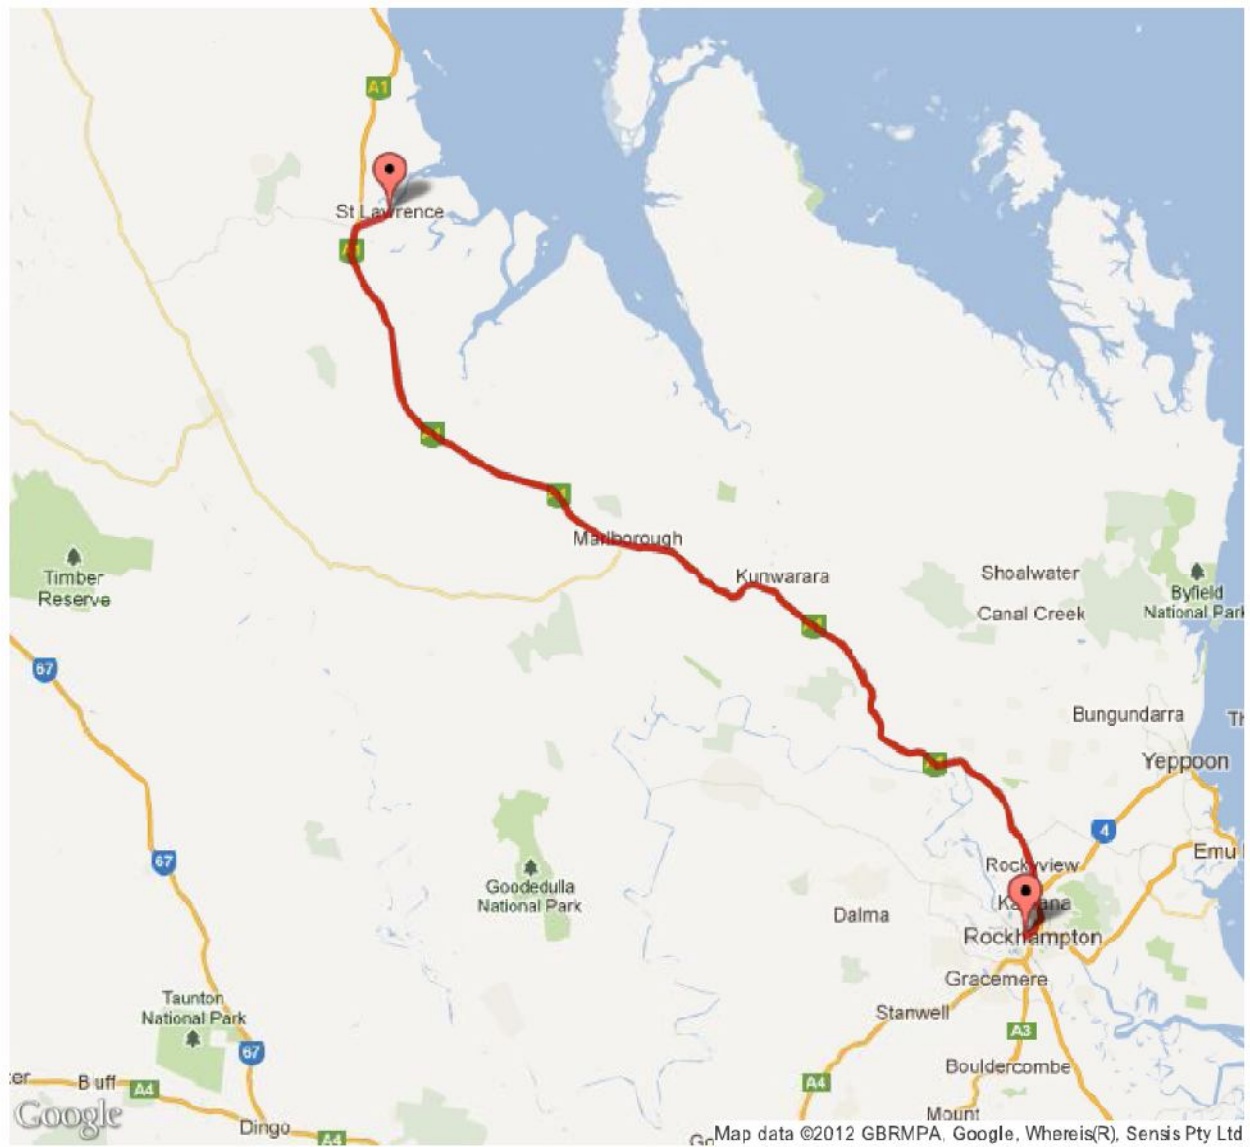

Route: 107753 Distance: 114,45 Miles