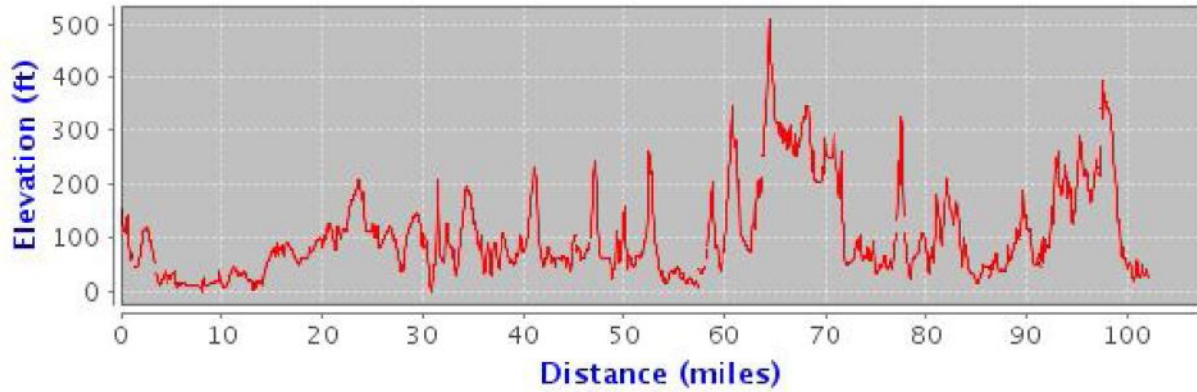

EAST AUSTRALIA TOUR 2012

Elevation change: -16 feet (+6457 feet, -6473 feet)

Route: 107742 Distance: 124.42 Miles

EAST AUSTRALIA TOUR 2012

Elevation change: -151 feet (+6565 feet, -6716 feet)

Route: 107740 Distance: 101.90 Miles