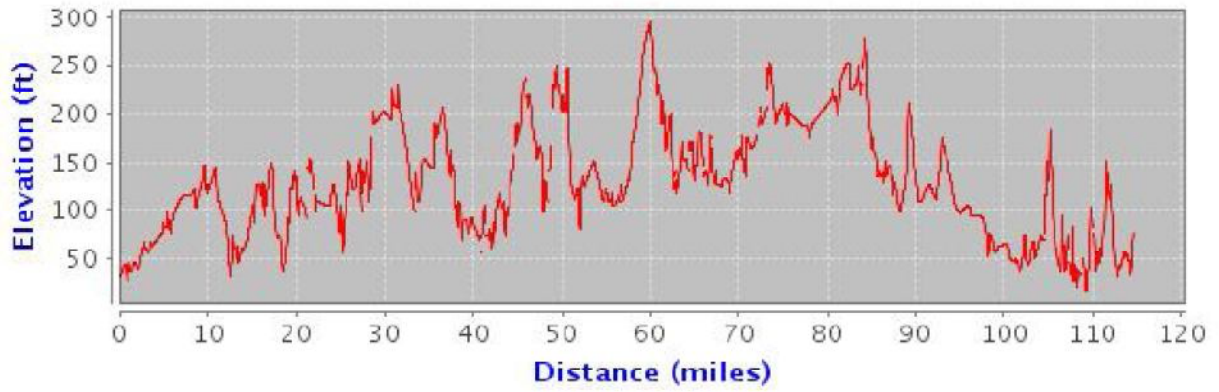

Route: 107753 Distance: 114,45 Miles

EAST AUSTRALIA TOUR 2012

Elevation change: -62 feet (+1791 feet, -1854 feet)

Route: 107751 Distance: 69.44 Miles

EAST AUSTRALIA TOUR 2012

Elevation change: +46 feet (+3921 feet, -3875 feet)