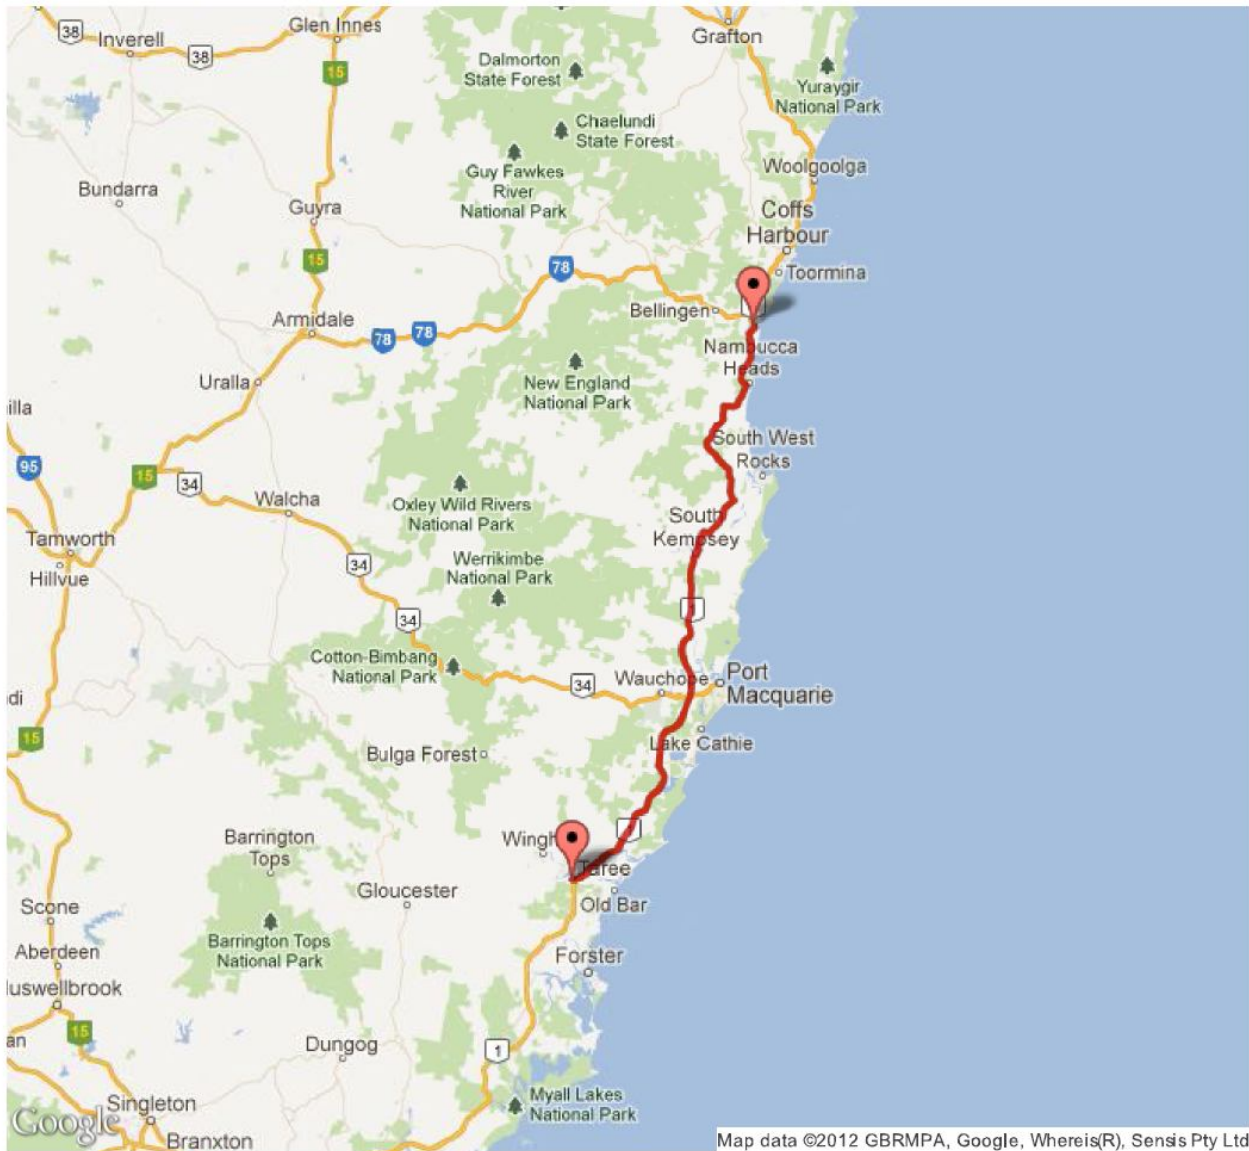

Route: 107750 Distance: 114,50 Miles

EAST AUSTRALIA TOUR 2012

Route: 107749 Distance: 121,60 Miles

EAST AUSTRALIA TOUR 2012

Elevation change: +292 feet (+4856 feet, -4564 feet)

Route: 107748 Distance: 104.87 Miles

EAST AUSTRALIA TOUR 2012

Elevation change: +49 feet (+7743 feet, -7694 feet)

Route: 107747 Distance: 137.38 Miles

EAST AUSTRALIA TOUR 2012

Elevation change: +3 feet (+5935 feet, -5932 feet)

Route: 107745 Distance: 123.83 Miles

EAST AUSTRALIA TOUR 2012

Elevation change: -16 feet (+6457 feet, -6473 feet)

Route: 107742 Distance: 124.42 Miles

EAST AUSTRALIA TOUR 2012

Elevation change: -151 feet (+6565 feet, -6716 feet)

Route: 107740 Distance: 101.90 Miles