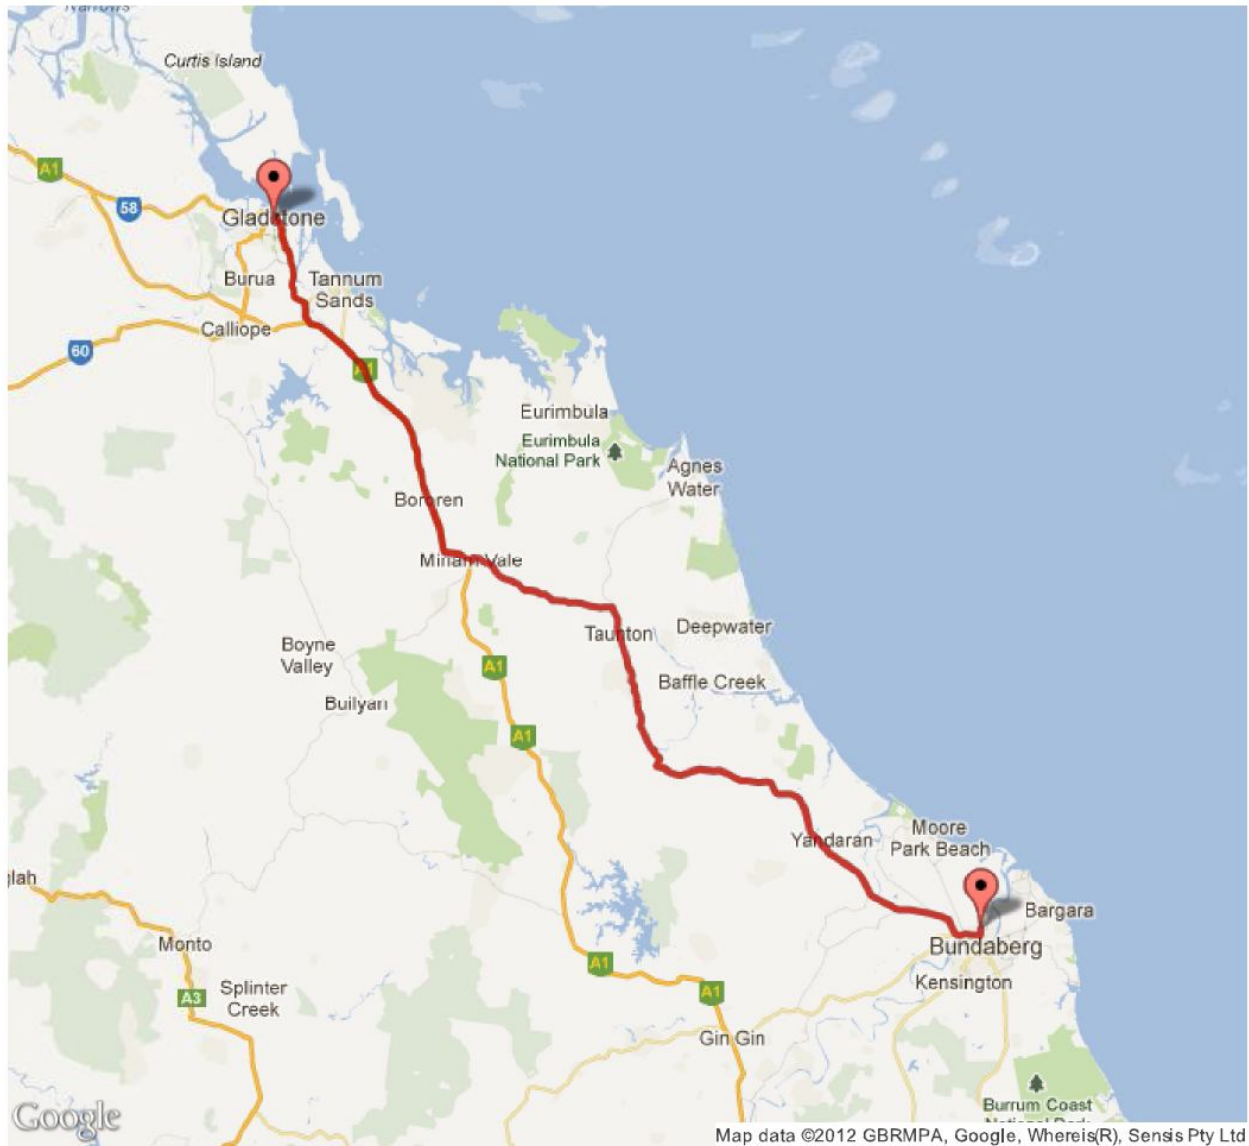

Route: 107753 Distance: 114,45 Miles

EAST AUSTRALIA TOUR 2012

Elevation change: -62 feet (+1791 feet, -1854 feet)

Route: 107751 Distance: 69.44 Miles

EAST AUSTRALIA TOUR 2012

Elevation change: +46 feet (+3921 feet, -3875 feet)

Route: 107750 Distance: 114,50 Miles

EAST AUSTRALIA TOUR 2012

Route: 107749 Distance: 121,60 Miles

EAST AUSTRALIA TOUR 2012

Elevation change: +292 feet (+4856 feet, -4564 feet)

Route: 107748 Distance: 104.87 Miles