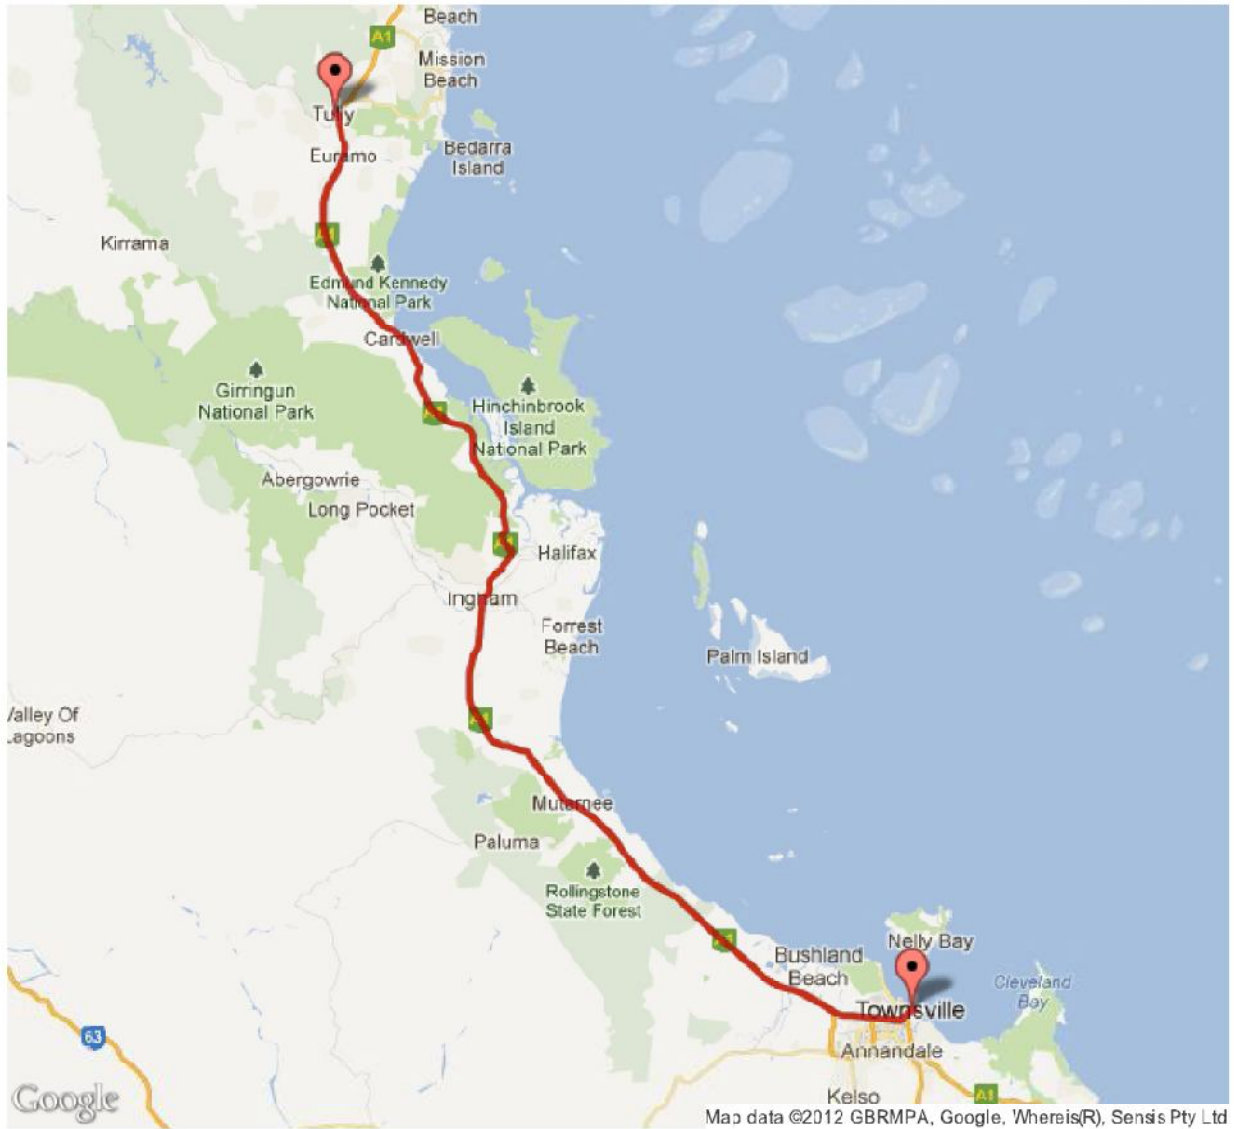

EAST AUSTRALIA TOUR 2012

Route: 107762 Distance: 87.49 Miles

Elevation change: -115 feet (+2687 feet, -2802 feet)

EAST AUSTRALIA TOUR 2012

Route: 107760 Distance: 130,15 Miles

www.ManPedometer.com

Elevation change: +36 feet (+2635 feet, -2598 feet)

EAST AUSTRALIA TOUR 2012

Elevation change: -36 feet (+1214 feet, -1250 feet)

Route: 107759 Distance: 125.84 Miles

EAST AUSTRALIA TOUR 2012

Elevation change: -33 feet (+3320 feet, -3353 feet)

Route: 107756 Distance: 120.00 Miles

www.MapPedometer.com

EAST AUSTRALIA TOUR 2012

Elevation change: -13 feet (+2372 feet, -2385 feet)

Route: 107754 Distance: 101,97 Miles

EAST AUSTRALIA TOUR 2012

Elevation change: -39 feet (+2274 feet, -2313 feet)

EAST AUSTRALIA TOUR 2012

Elevation change: -299 feet (+2799 feet, -3097 feet)

Route: 107716 Distance: 105.85 Miles