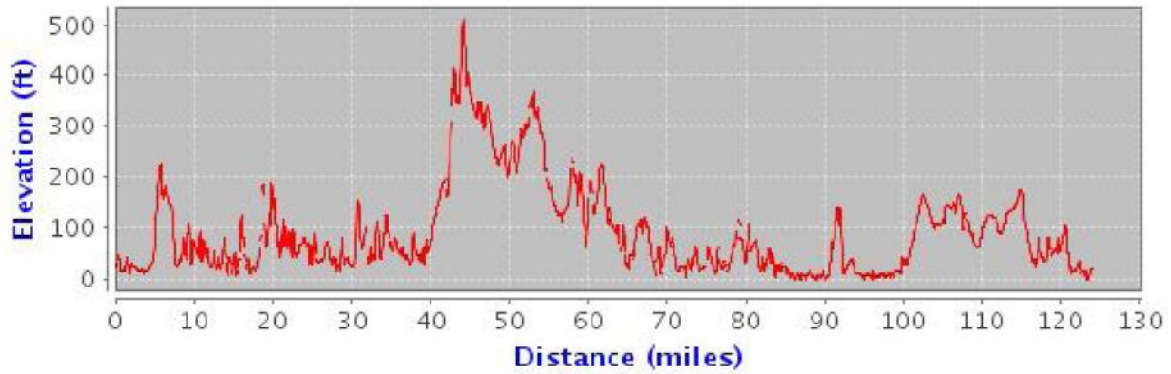

EAST AUSTRALIA TOUR 2012

Elevation change: +49 feet (+7743 feet, -7694 feet)

Route: 107747 Distance: 137.38 Miles

EAST AUSTRALIA TOUR 2012

Elevation change: +3 feet (+5935 feet, -5932 feet)

Route: 107745 Distance: 123.83 Miles