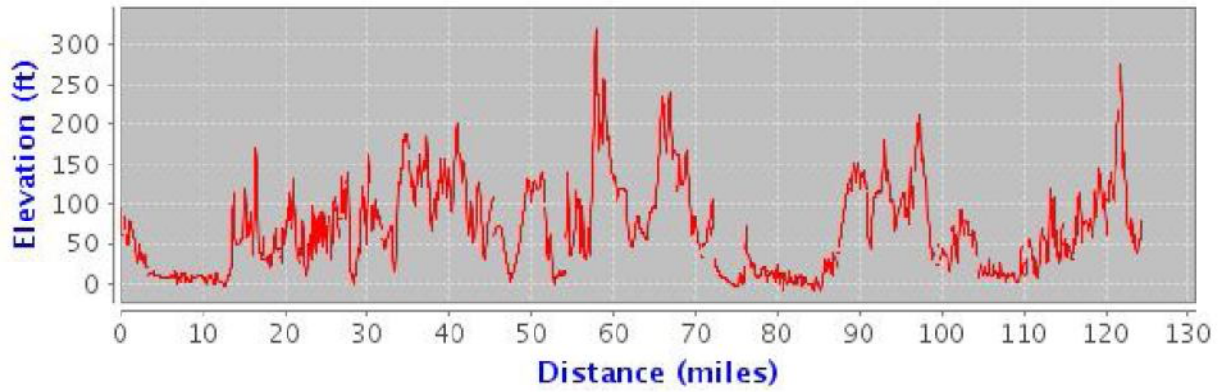

EAST AUSTRALIA TOUR 2012

Elevation change: -16 feet (+6457 feet, -6473 feet)