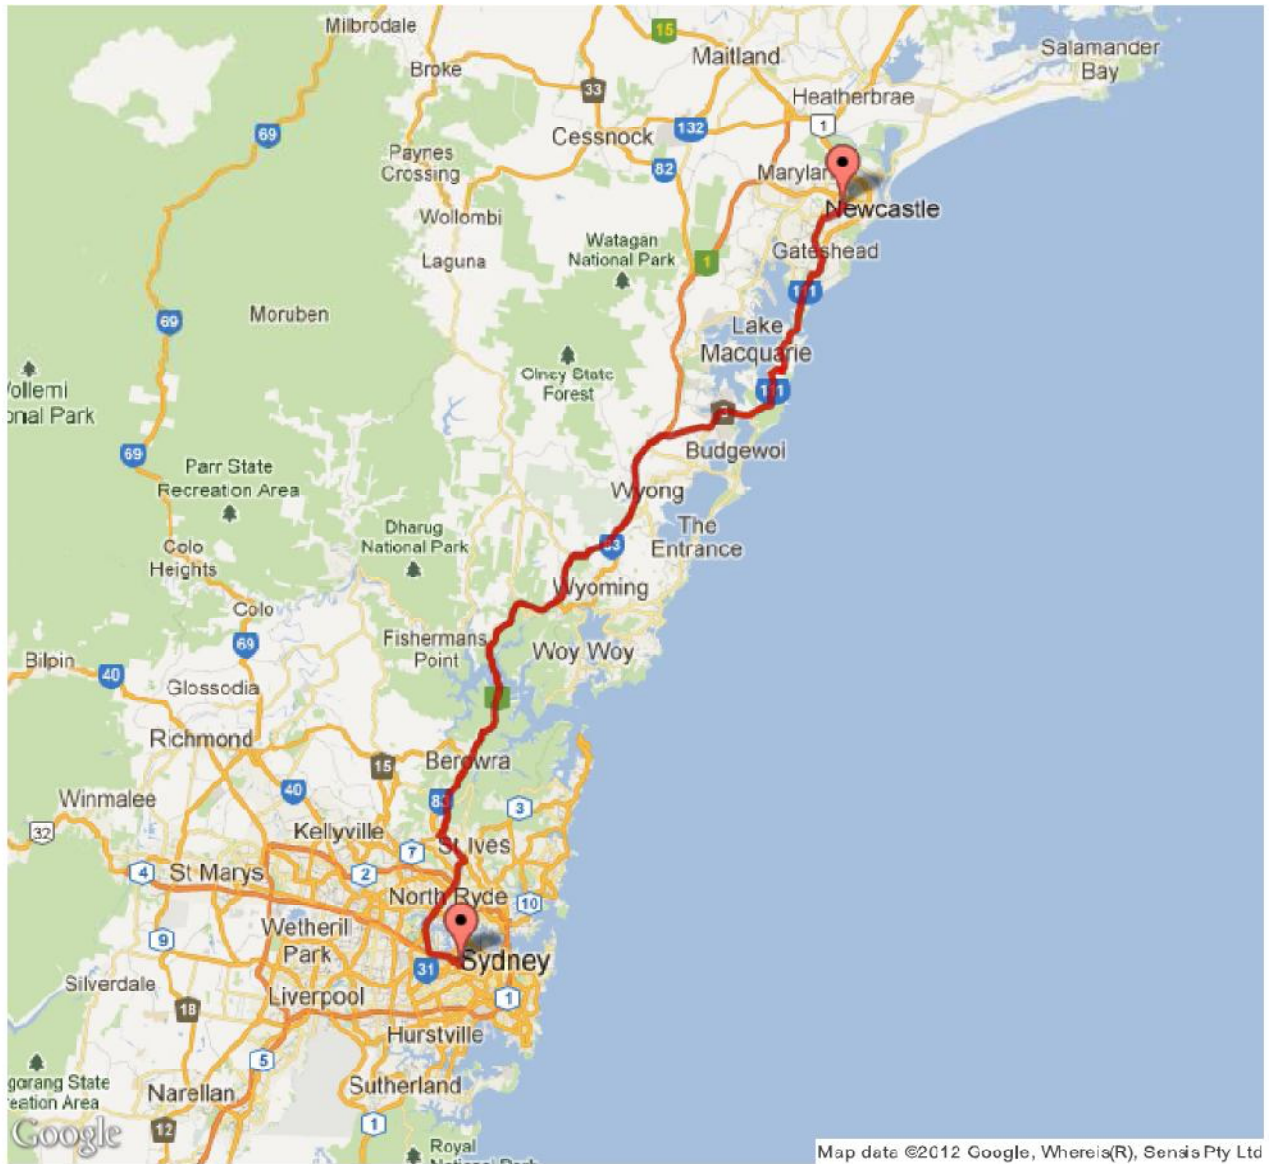

EAST AUSTRALIA TOUR 2012

Elevation change: +49 feet (+7743 feet, -7694 feet)

Route: 107747 Distance: 137.38 Miles

EAST AUSTRALIA TOUR 2012

Elevation change: +3 feet (+5935 feet, -5932 feet)

Route: 107745 Distance: 123.83 Miles

EAST AUSTRALIA TOUR 2012

Elevation change: -16 feet (+6457 feet, -6473 feet)

Route: 107742 Distance: 124.42 Miles

EAST AUSTRALIA TOUR 2012

Elevation change: -151 feet (+6565 feet, -6716 feet)

Route: 107740 Distance: 101.90 Miles

EAST AUSTRALIA TOUR 2012

Elevation change: 0 feet (+8727 feet, -8727 feet)

Route: 107736 Distance: 96.01 Miles

EAST AUSTRALIA TOUR 2012

Elevation change: +33 feet (+9816 feet, -9783 feet)

Route: 107735 Distance: 115.30 Miles

EAST AUSTRALIA TOUR 2012

Elevation change: -299 feet (+2799 feet, -3097 feet)

Route: 107716 Distance: 105.85 Miles