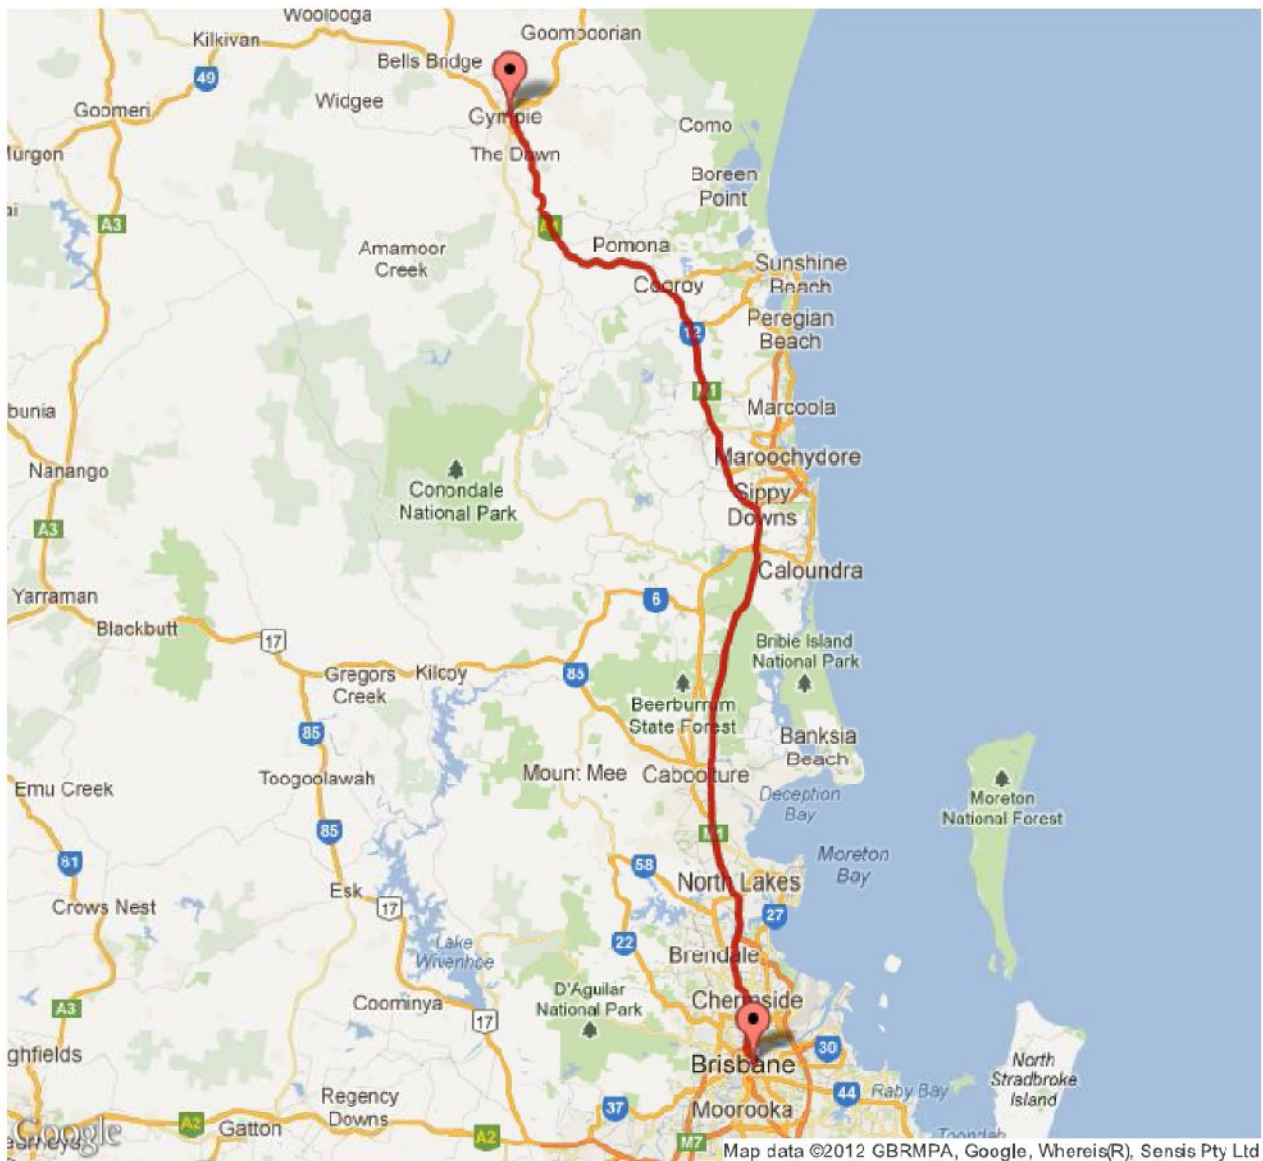

Route: 107750 Distance: 114,50 Miles

EAST AUSTRALIA TOUR 2012

Route: 107749 Distance: 121,60 Miles

EAST AUSTRALIA TOUR 2012

Elevation change: +292 feet (+4856 feet, -4564 feet)

Route: 107748 Distance: 104.87 Miles

EAST AUSTRALIA TOUR 2012

Elevation change: +49 feet (+7743 feet, -7694 feet)

Route: 107747 Distance: 137.38 Miles

EAST AUSTRALIA TOUR 2012

Elevation change: +3 feet (+5935 feet, -5932 feet)

Route: 107745 Distance: 123.83 Miles