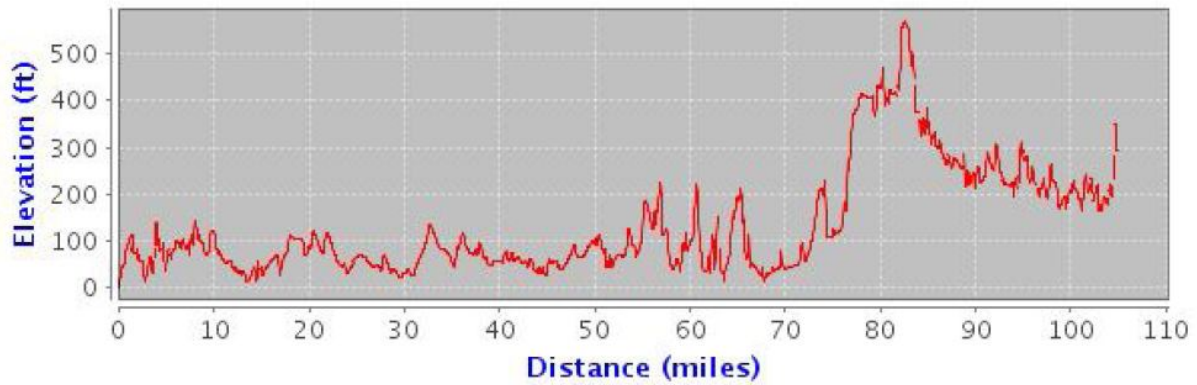

Route: 107750 Distance: 114,50 Miles

EAST AUSTRALIA TOUR 2012

Route: 107749 Distance: 121,60 Miles

EAST AUSTRALIA TOUR 2012

Elevation change: +292 feet (+4856 feet, -4564 feet)

Route: 107748 Distance: 104.87 Miles