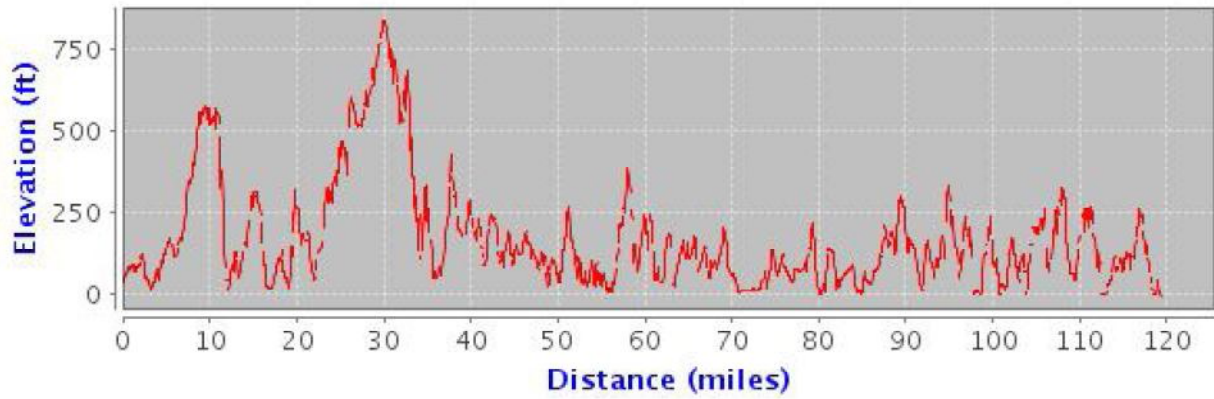

EAST AUSTRALIA TOUR 2012

Elevation change: -43 feet (+13232 feet, -13274 feet)