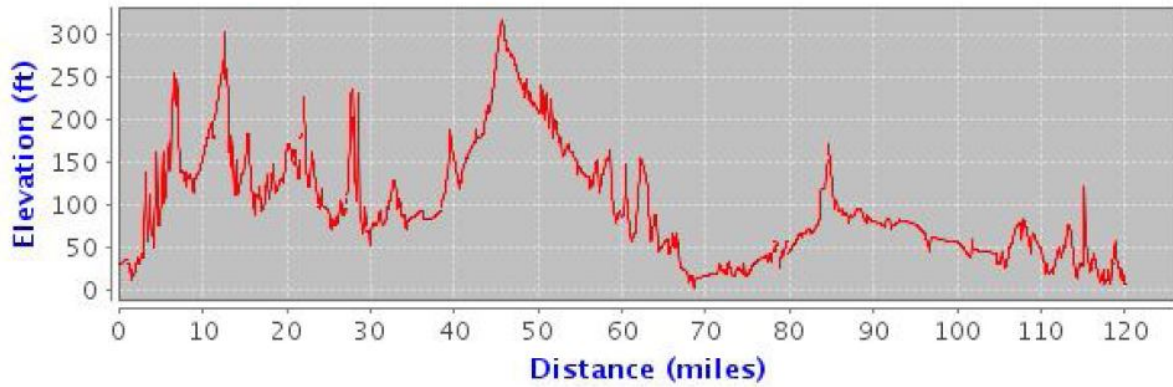

EAST AUSTRALIA TOUR 2012

Elevation change: -36 feet (+1214 feet, -1250 feet)

Route: 107759 Distance: 125.84 Miles

EAST AUSTRALIA TOUR 2012

Elevation change: -33 feet (+3320 feet, -3353 feet)

Route: 107756 Distance: 120.00 Miles