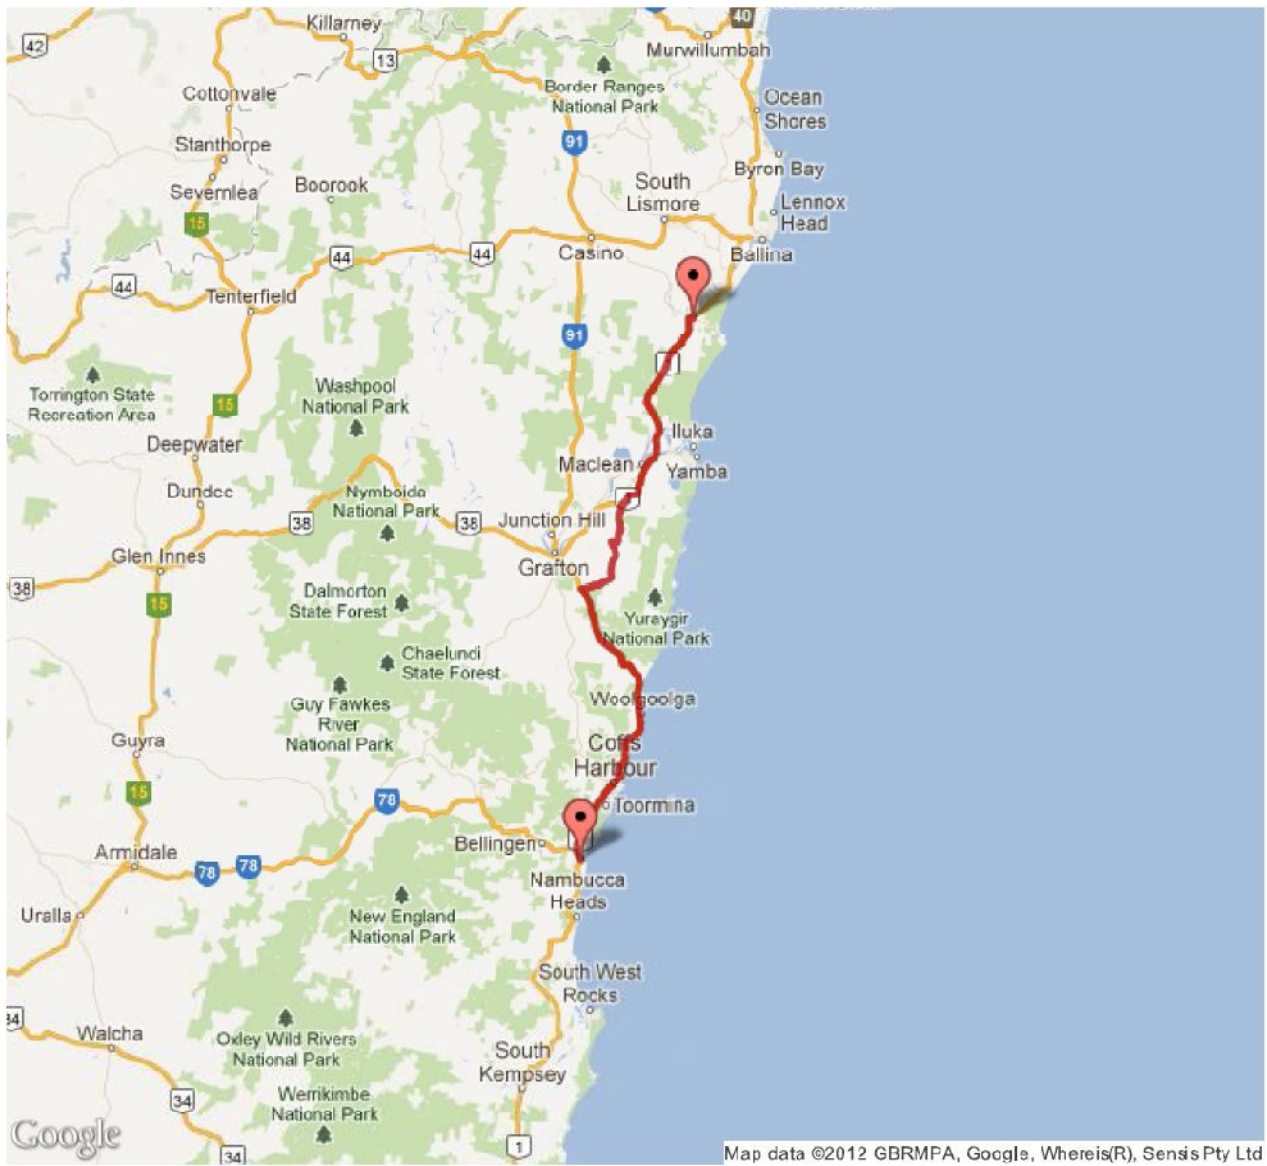

Route: 107750 Distance: 114,50 Miles

EAST AUSTRALIA TOUR 2012

Route: 107749 Distance: 121,60 Miles

EAST AUSTRALIA TOUR 2012

Elevation change: +292 feet (+4856 feet, -4564 feet)

Route: 107748 Distance: 104.87 Miles

EAST AUSTRALIA TOUR 2012

Elevation change: +49 feet (+7743 feet, -7694 feet)

Route: 107747 Distance: 137.38 Miles

EAST AUSTRALIA TOUR 2012

Elevation change: +3 feet (+5935 feet, -5932 feet)

Route: 107745 Distance: 123.83 Miles

EAST AUSTRALIA TOUR 2012

Elevation change: -16 feet (+6457 feet, -6473 feet)

Route: 107742 Distance: 124.42 Miles

EAST AUSTRALIA TOUR 2012

Elevation change: -151 feet (+6565 feet, -6716 feet)

Route: 107740 Distance: 101.90 Miles