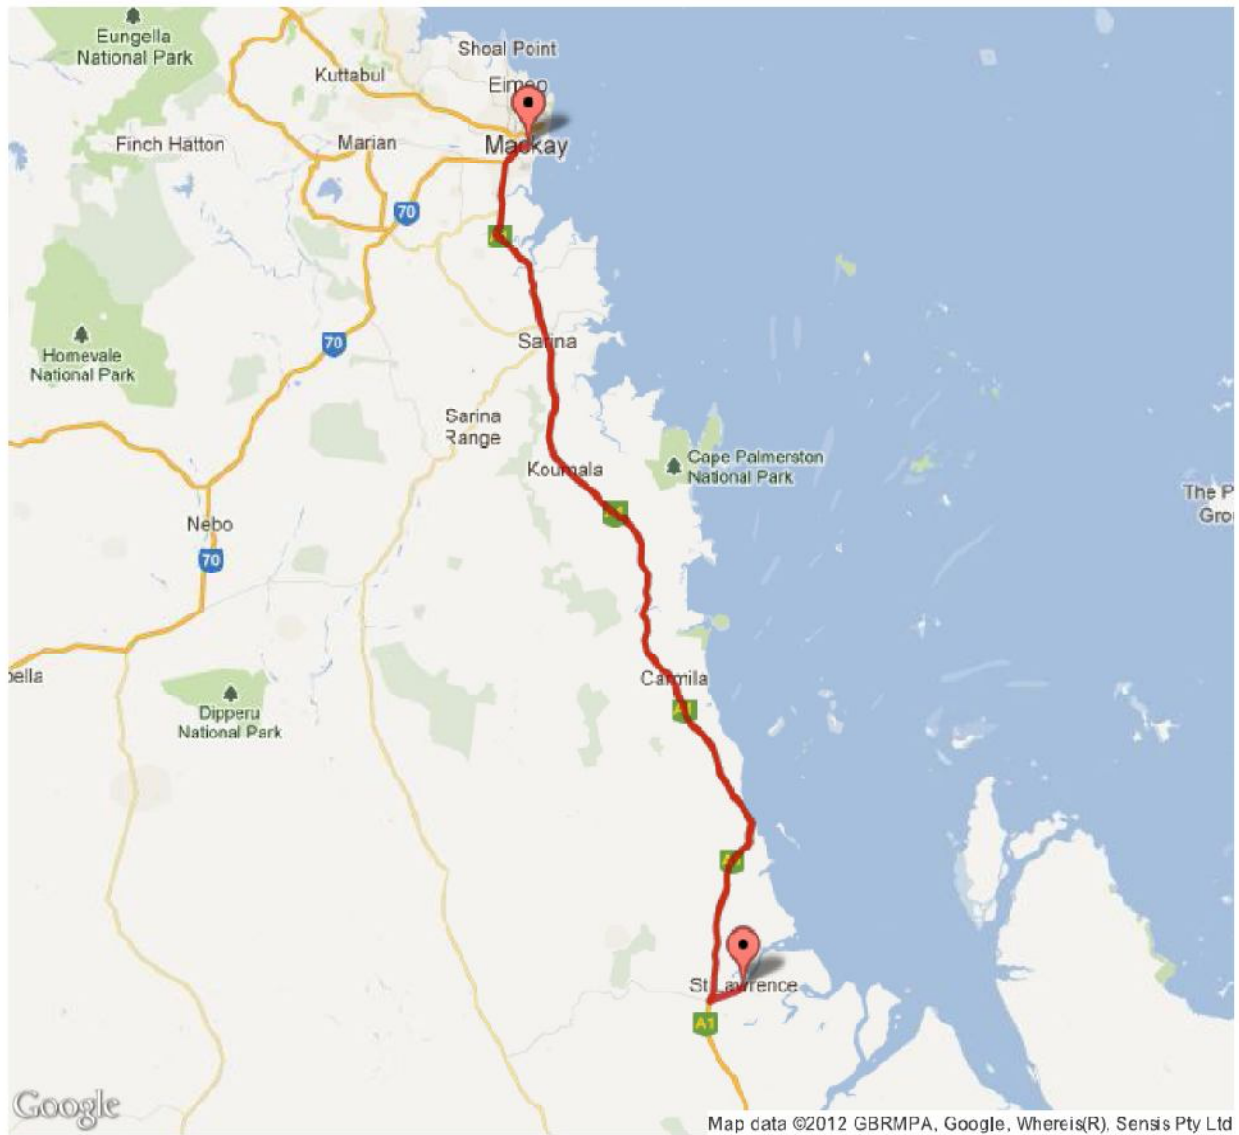

EAST AUSTRALIA TOUR 2012

Route: 107762 Distance: 87.49 Miles

Elevation change: -115 feet (+2687 feet, -2802 feet)

EAST AUSTRALIA TOUR 2012

Route: 107760 Distance: 130,15 Miles

www.ManPedometer.com

Elevation change: +36 feet (+2635 feet, -2598 feet)

EAST AUSTRALIA TOUR 2012

Elevation change: -36 feet (+1214 feet, -1250 feet)

Route: 107759 Distance: 125.84 Miles

EAST AUSTRALIA TOUR 2012

Elevation change: -33 feet (+3320 feet, -3353 feet)

Route: 107756 Distance: 120.00 Miles

www.MapPedometer.com

EAST AUSTRALIA TOUR 2012

Elevation change: -13 feet (+2372 feet, -2385 feet)

Route: 107754 Distance: 101,97 Miles

EAST AUSTRALIA TOUR 2012

Elevation change: -39 feet (+2274 feet, -2313 feet)

Route: 107753 Distance: 114,45 Miles

EAST AUSTRALIA TOUR 2012

Elevation change: -62 feet (+1791 feet, -1854 feet)

Route: 107751 Distance: 69.44 Miles

EAST AUSTRALIA TOUR 2012

Elevation change: +46 feet (+3921 feet, -3875 feet)