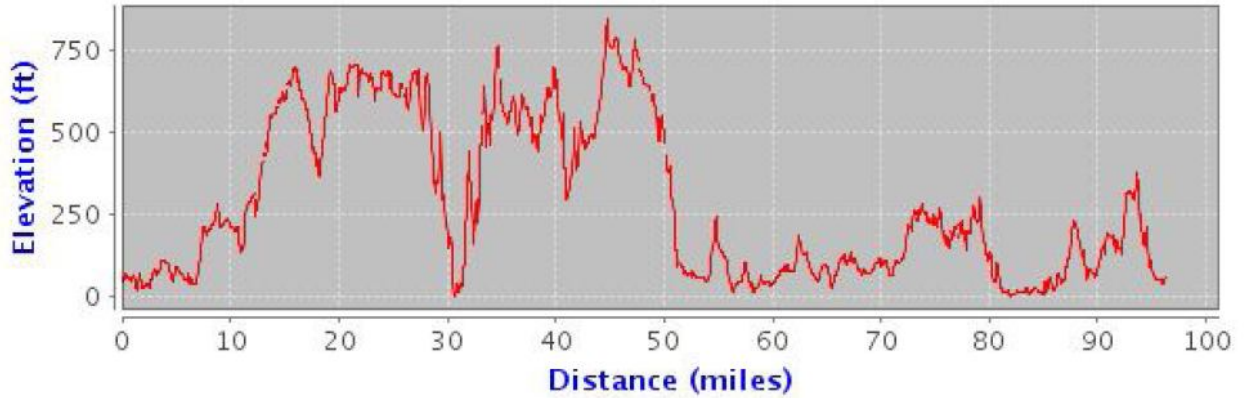

EAST AUSTRALIA TOUR 2012

Elevation change: 0 feet (+8727 feet, -8727 feet)