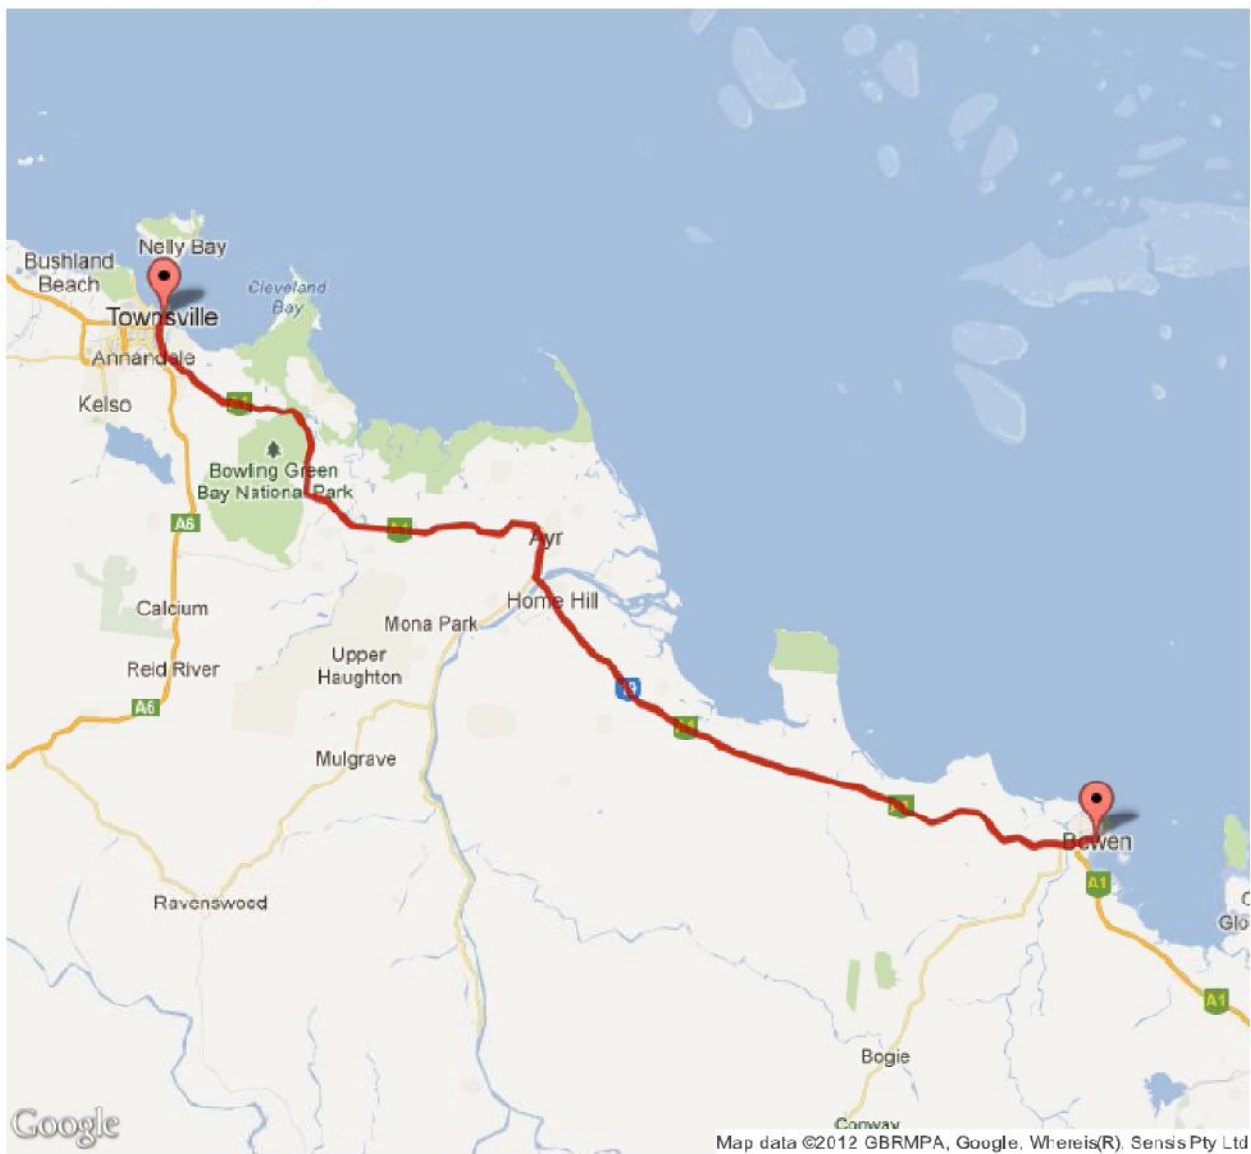

EAST AUSTRALIA TOUR 2012

Route: 107762 Distance: 87.49 Miles

Elevation change: -115 feet (+2687 feet, -2802 feet)

EAST AUSTRALIA TOUR 2012

Route: 107760 Distance: 130,15 Miles

www.ManPedometer.com

Elevation change: +36 feet (+2635 feet, -2598 feet)

EAST AUSTRALIA TOUR 2012

Elevation change: -36 feet (+1214 feet, -1250 feet)

Route: 107759 Distance: 125.84 Miles

EAST AUSTRALIA TOUR 2012

Elevation change: -33 feet (+3320 feet, -3353 feet)

Route: 107756 Distance: 120.00 Miles

www.MapPedometer.com

EAST AUSTRALIA TOUR 2012

Elevation change: -13 feet (+2372 feet, -2385 feet)

Route: 107754 Distance: 101,97 Miles

EAST AUSTRALIA TOUR 2012

Elevation change: -39 feet (+2274 feet, -2313 feet)

EAST AUSTRALIA TOUR 2012

Elevation change: -299 feet (+2799 feet, -3097 feet)

Route: 107716 Distance: 105.85 Miles