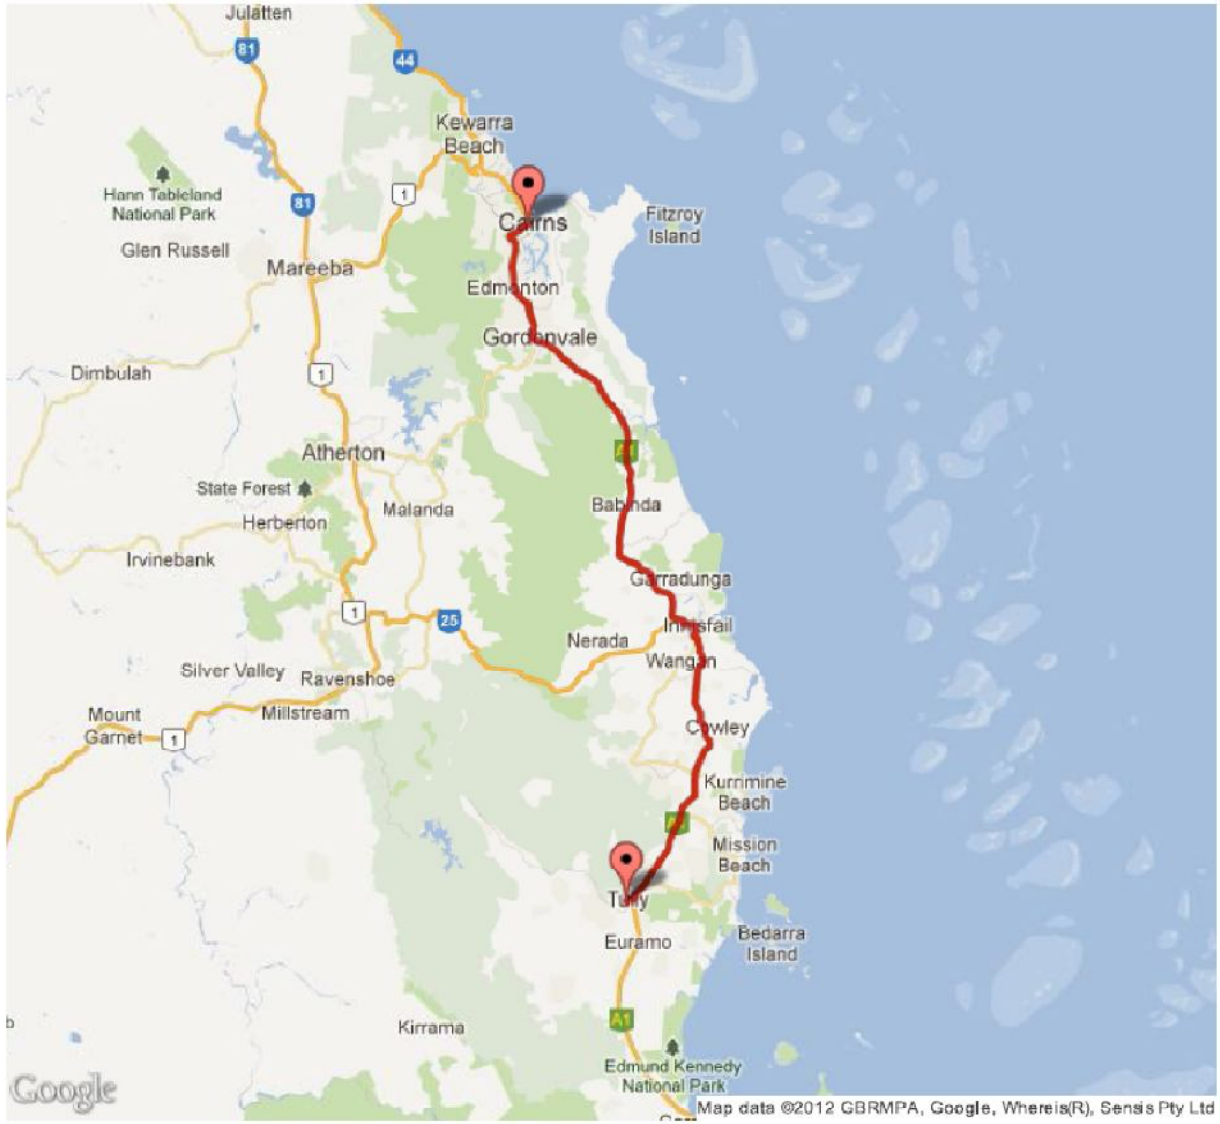

EAST AUSTRALIA TOUR 2012

Route: 107762 Distance: 87.49 Miles

Elevation change: -115 feet (+2687 feet, -2802 feet)

EAST AUSTRALIA TOUR 2012

Route: 107760 Distance: 130,15 Miles

www.ManPedometer.com

Elevation change: +36 feet (+2635 feet, -2598 feet)

EAST AUSTRALIA TOUR 2012

Elevation change: -36 feet (+1214 feet, -1250 feet)

Route: 107759 Distance: 125.84 Miles

EAST AUSTRALIA TOUR 2012

Elevation change: -33 feet (+3320 feet, -3353 feet)

Route: 107756 Distance: 120.00 Miles

www.MapPedometer.com

EAST AUSTRALIA TOUR 2012

Elevation change: -13 feet (+2372 feet, -2385 feet)

Route: 107754 Distance: 101,97 Miles

EAST AUSTRALIA TOUR 2012

Elevation change: -39 feet (+2274 feet, -2313 feet)

EAST AUSTRALIA TOUR 2012

Elevation change: -299 feet (+2799 feet, -3097 feet)

Route: 107716 Distance: 105.85 Miles