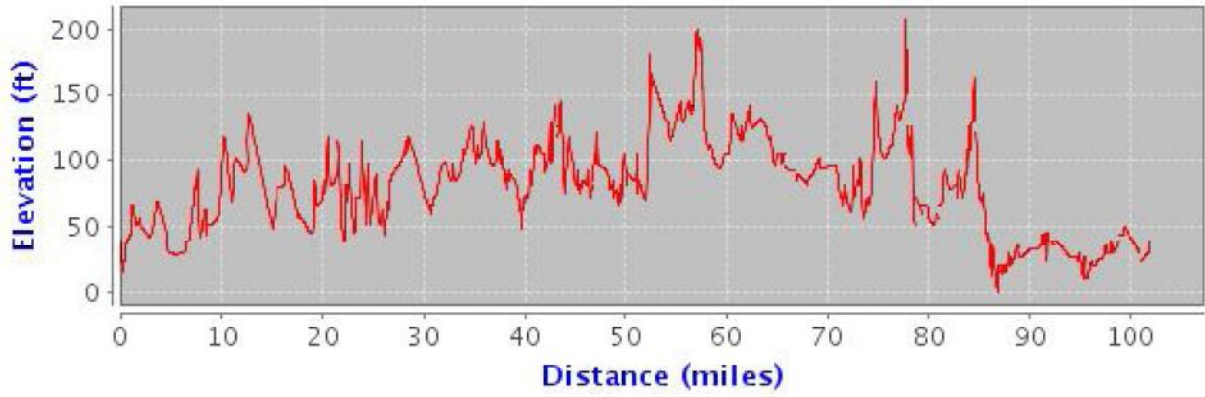

EAST AUSTRALIA TOUR 2012

Elevation change: -13 feet (+2372 feet, -2385 feet)