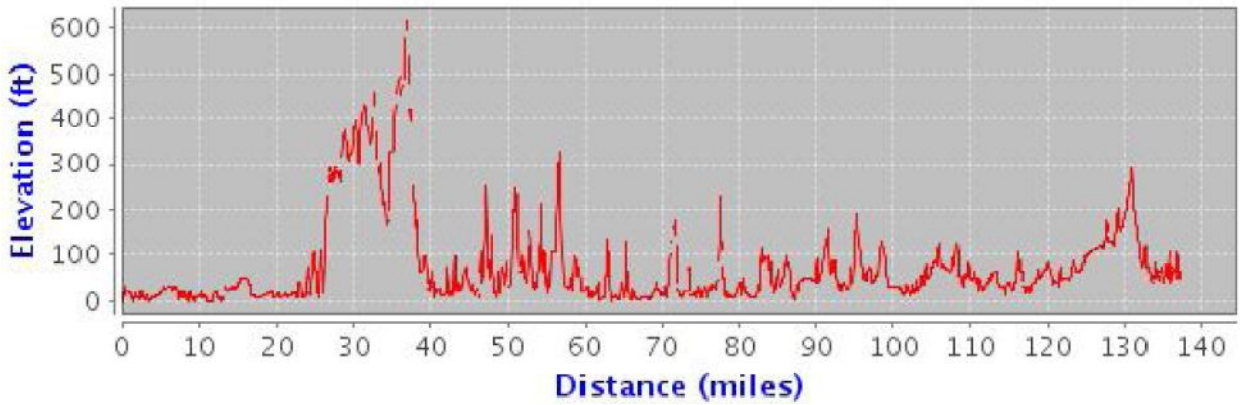

EAST AUSTRALIA TOUR 2012

Elevation change: +49 feet (+7743 feet, -7694 feet)