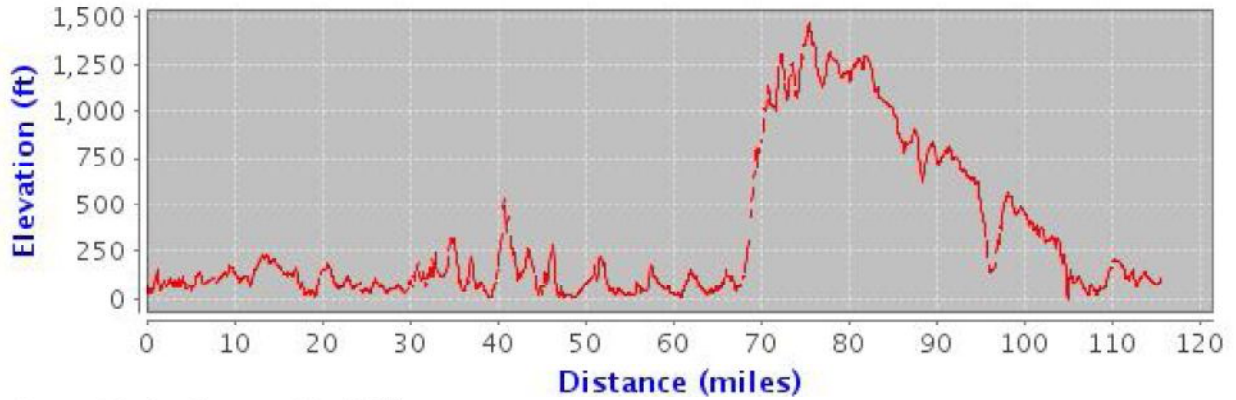

EAST AUSTRALIA TOUR 2012

Elevation change: 0 feet (+8727 feet, -8727 feet)

Route: 107736 Distance: 96.01 Miles

EAST AUSTRALIA TOUR 2012

Elevation change: +33 feet (+9816 feet, -9783 feet)

Route: 107735 Distance: 115.30 Miles