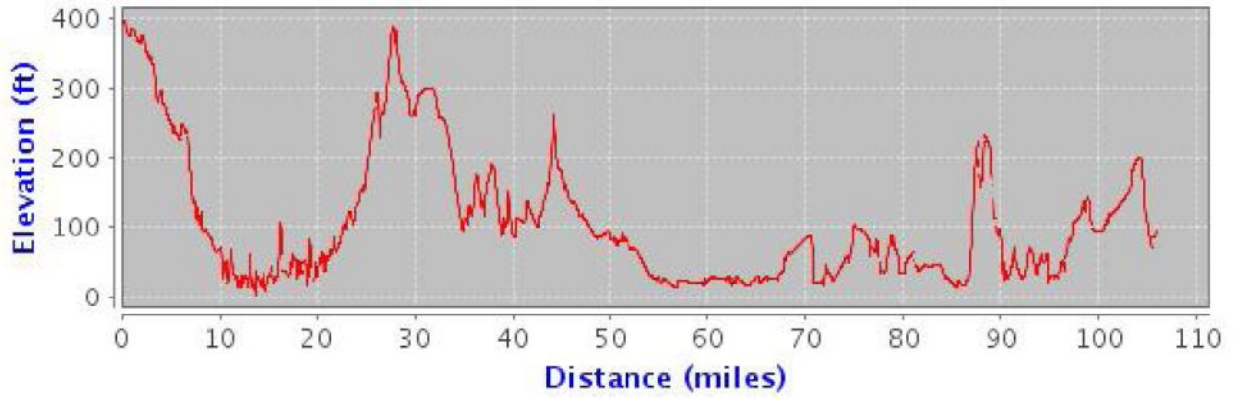

EAST AUSTRALIA TOUR 2012

Elevation change: -299 feet (+2799 feet, -3097 feet)