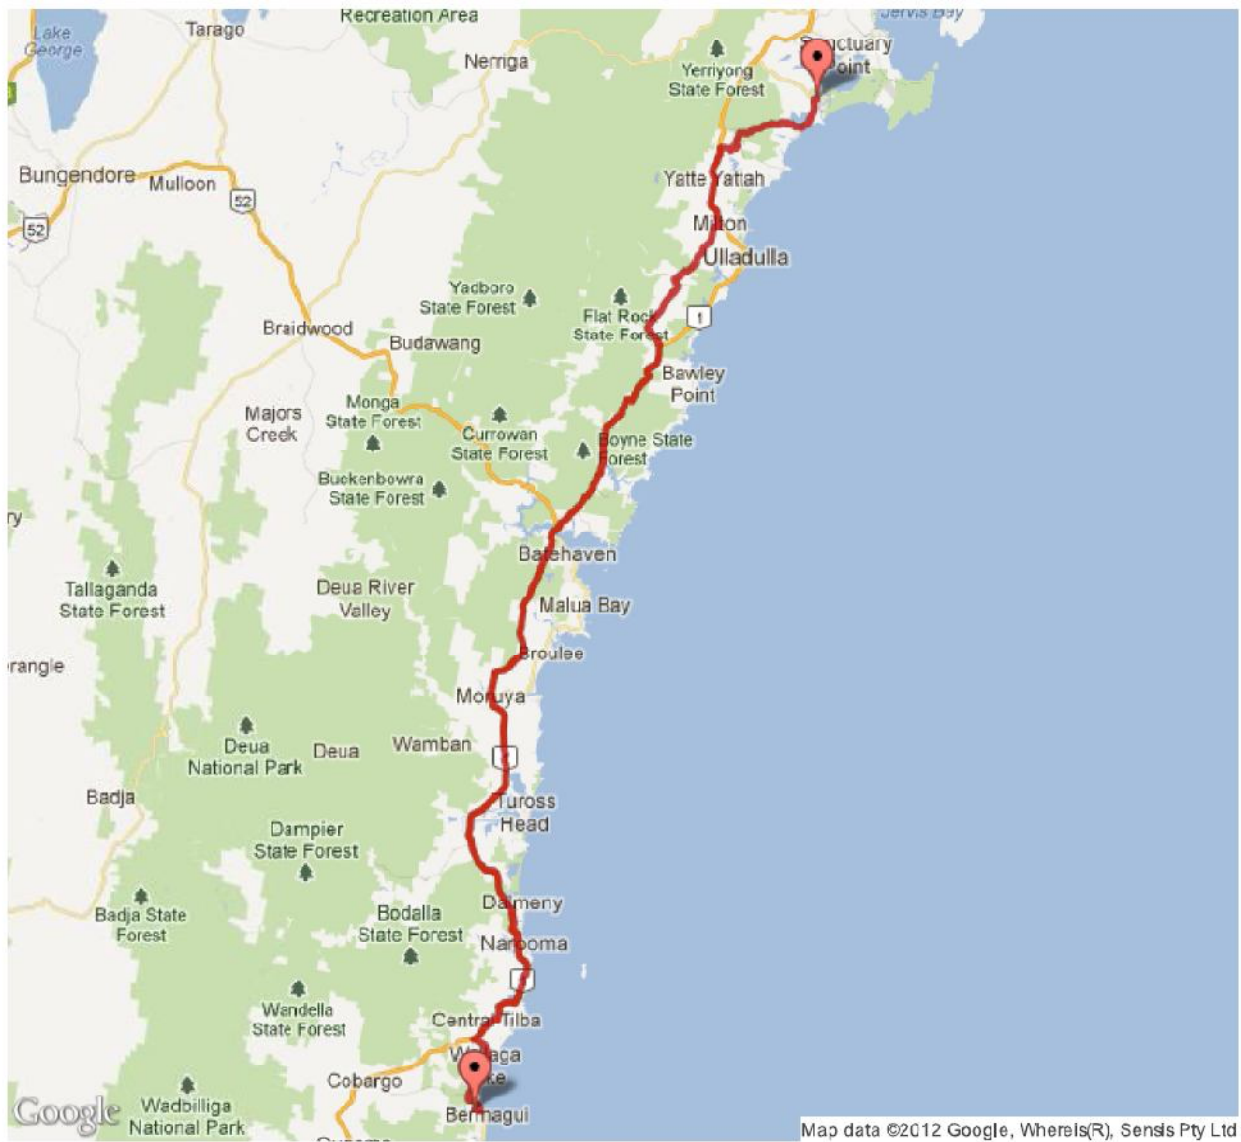

EAST AUSTRALIA TOUR 2012

Elevation change: -16 feet (+6457 feet, -6473 feet)

Route: 107742 Distance: 124.42 Miles

EAST AUSTRALIA TOUR 2012

Elevation change: -151 feet (+6565 feet, -6716 feet)

Route: 107740 Distance: 101.90 Miles

EAST AUSTRALIA TOUR 2012

Elevation change: 0 feet (+8727 feet, -8727 feet)

Route: 107736 Distance: 96.01 Miles

EAST AUSTRALIA TOUR 2012

Elevation change: +33 feet (+9816 feet, -9783 feet)

Route: 107735 Distance: 115.30 Miles

EAST AUSTRALIA TOUR 2012

Elevation change: -43 feet (+13232 feet, -13274 feet)

Route: 107732 Distance: 119,25 Miles

EAST AUSTRALIA TOUR 2012

Elevation change: +23 feet (+11913 feet, -11890 feet)

Route: 107730 Distance: 129.61 Miles

EAST AUSTRALIA TOUR 2012

Elevation change: -299 feet (+2799 feet, -3097 feet)

Route: 107716 Distance: 105.85 Miles