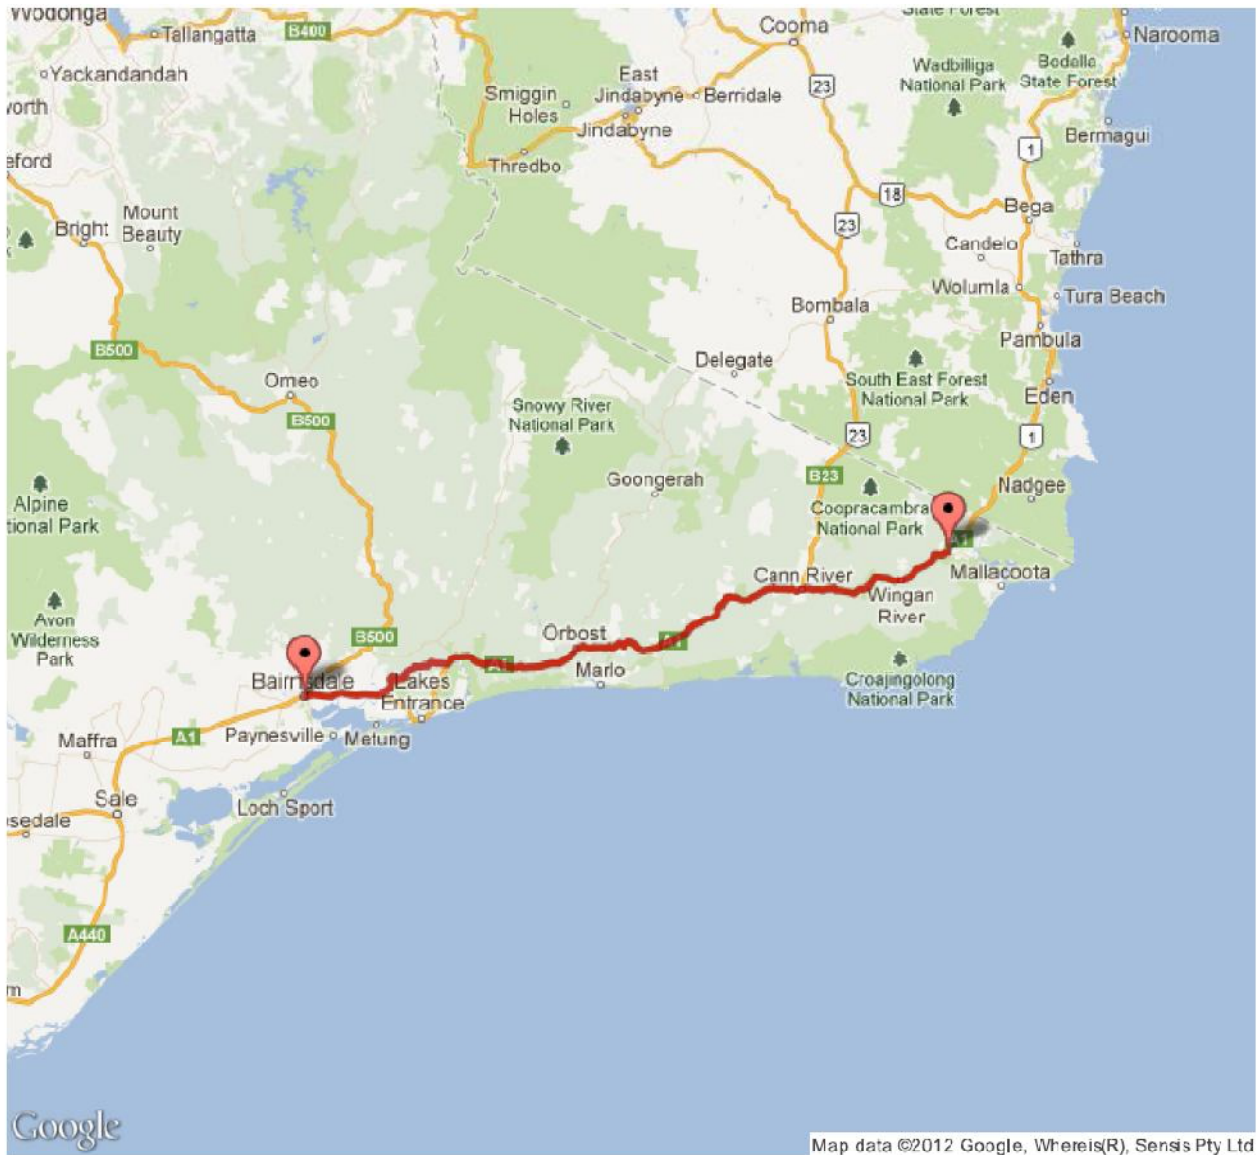

EAST AUSTRALIA TOUR 2012

Elevation change: -43 feet (+13232 feet, -13274 feet)

Route: 107732 Distance: 119,25 Miles

EAST AUSTRALIA TOUR 2012

Elevation change: +23 feet (+11913 feet, -11890 feet)

Route: 107730 Distance: 129.61 Miles

EAST AUSTRALIA TOUR 2012

Elevation change: -299 feet (+2799 feet, -3097 feet)

Route: 107716 Distance: 105.85 Miles