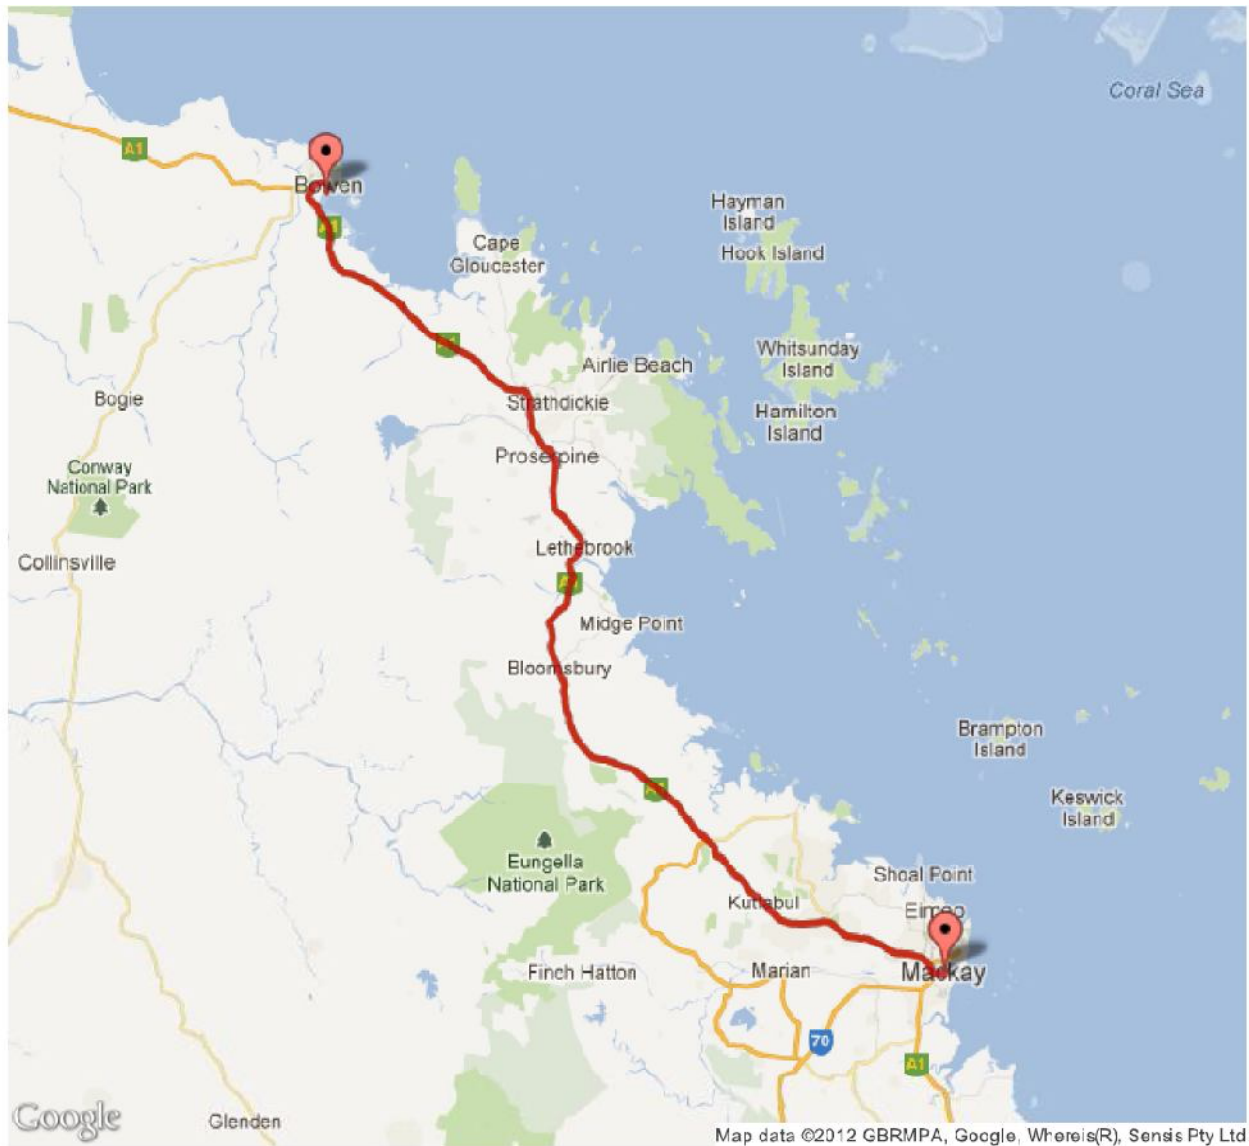

EAST AUSTRALIA TOUR 2012

Route: 107762 Distance: 87.49 Miles

Elevation change: -115 feet (+2687 feet, -2802 feet)

EAST AUSTRALIA TOUR 2012

Route: 107760 Distance: 130,15 Miles

www.ManPedometer.com

Elevation change: +36 feet (+2635 feet, -2598 feet)

EAST AUSTRALIA TOUR 2012

Elevation change: -36 feet (+1214 feet, -1250 feet)

Route: 107759 Distance: 125.84 Miles

EAST AUSTRALIA TOUR 2012

Elevation change: -33 feet (+3320 feet, -3353 feet)

Route: 107756 Distance: 120.00 Miles

www.MapPedometer.com

EAST AUSTRALIA TOUR 2012

Elevation change: -13 feet (+2372 feet, -2385 feet)

Route: 107754 Distance: 101,97 Miles

EAST AUSTRALIA TOUR 2012

Elevation change: -39 feet (+2274 feet, -2313 feet)

Route: 107753 Distance: 114,45 Miles

EAST AUSTRALIA TOUR 2012

Elevation change: -62 feet (+1791 feet, -1854 feet)

Route: 107751 Distance: 69.44 Miles

EAST AUSTRALIA TOUR 2012

Elevation change: +46 feet (+3921 feet, -3875 feet)