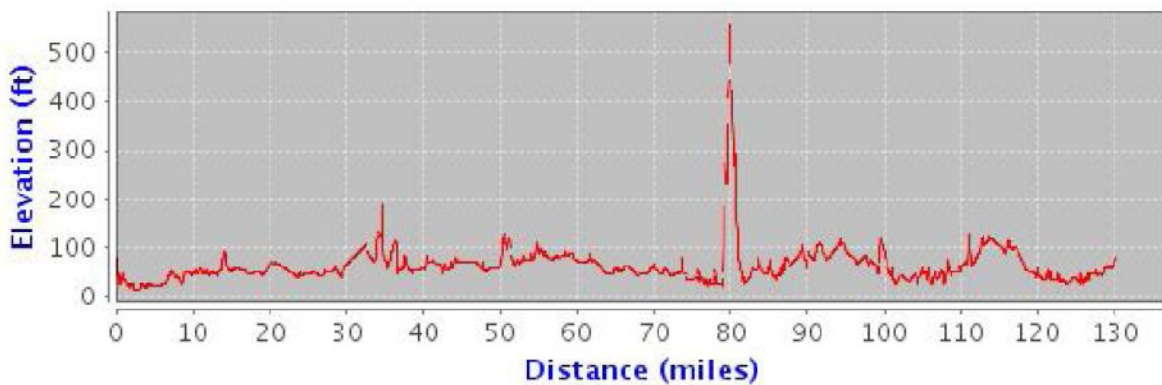

www.ManPedometer.com

Elevation change: +36 feet (+2635 feet, -2598 feet)