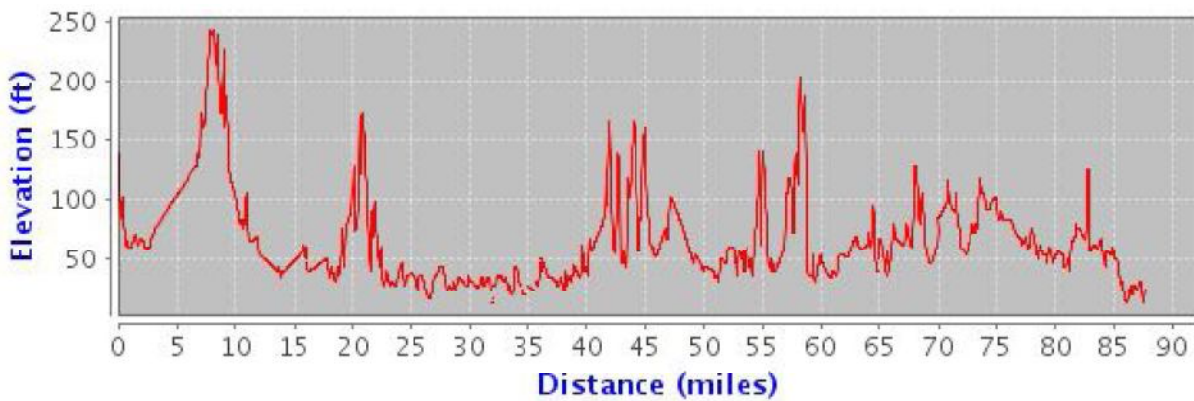

Elevation change: -115 feet (+2687 feet, -2802 feet)