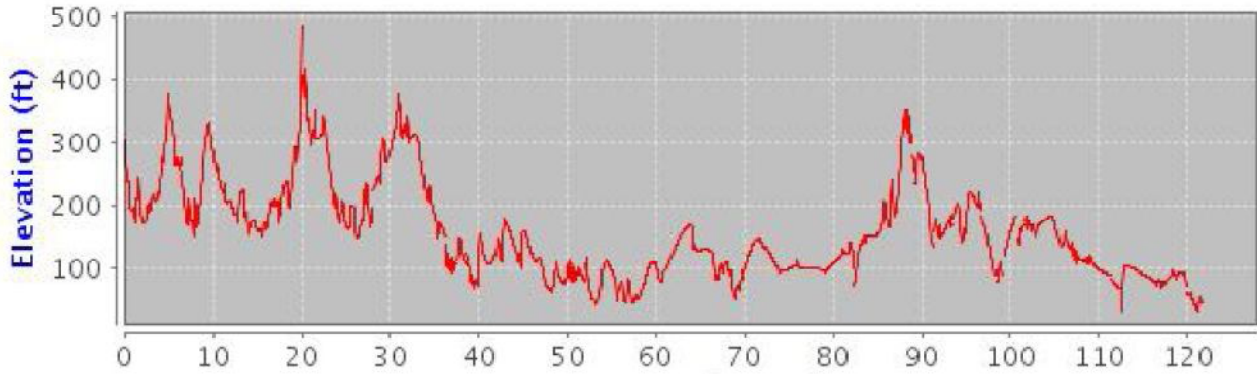

EAST AUSTRALIA TOUR 2012