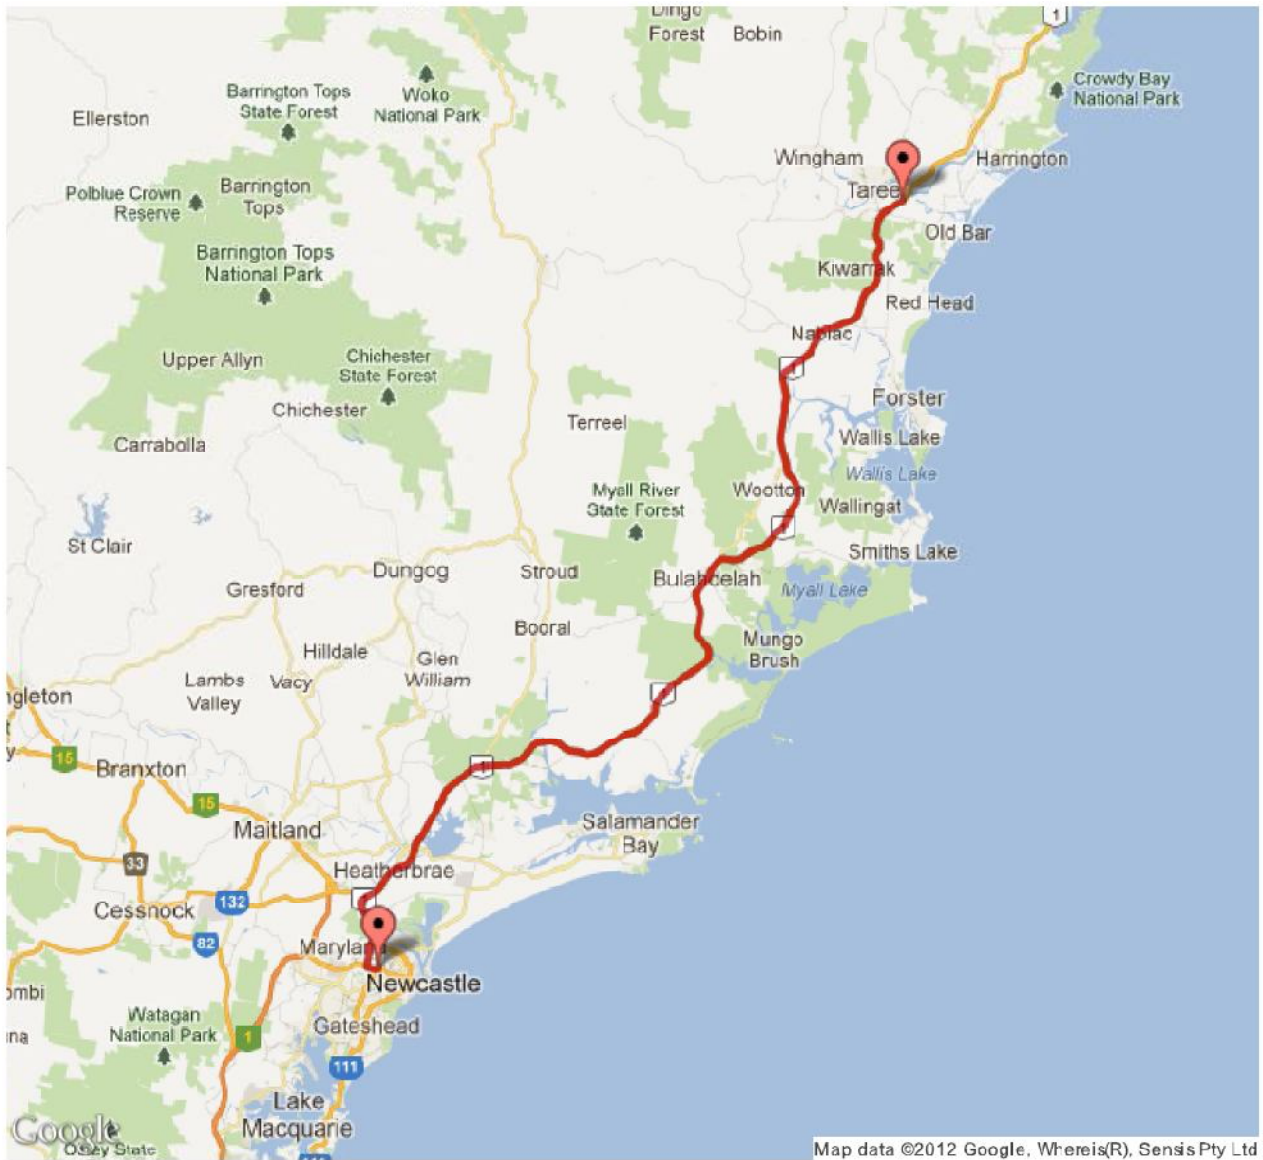

EAST AUSTRALIA TOUR 2012

Elevation change: -16 feet (+6457 feet, -6473 feet)

Route: 107742 Distance: 124.42 Miles

EAST AUSTRALIA TOUR 2012

Elevation change: -151 feet (+6565 feet, -6716 feet)

Route: 107740 Distance: 101.90 Miles

EAST AUSTRALIA TOUR 2012

Elevation change: 0 feet (+8727 feet, -8727 feet)

Route: 107736 Distance: 96.01 Miles

EAST AUSTRALIA TOUR 2012

Elevation change: +33 feet (+9816 feet, -9783 feet)

Route: 107735 Distance: 115.30 Miles